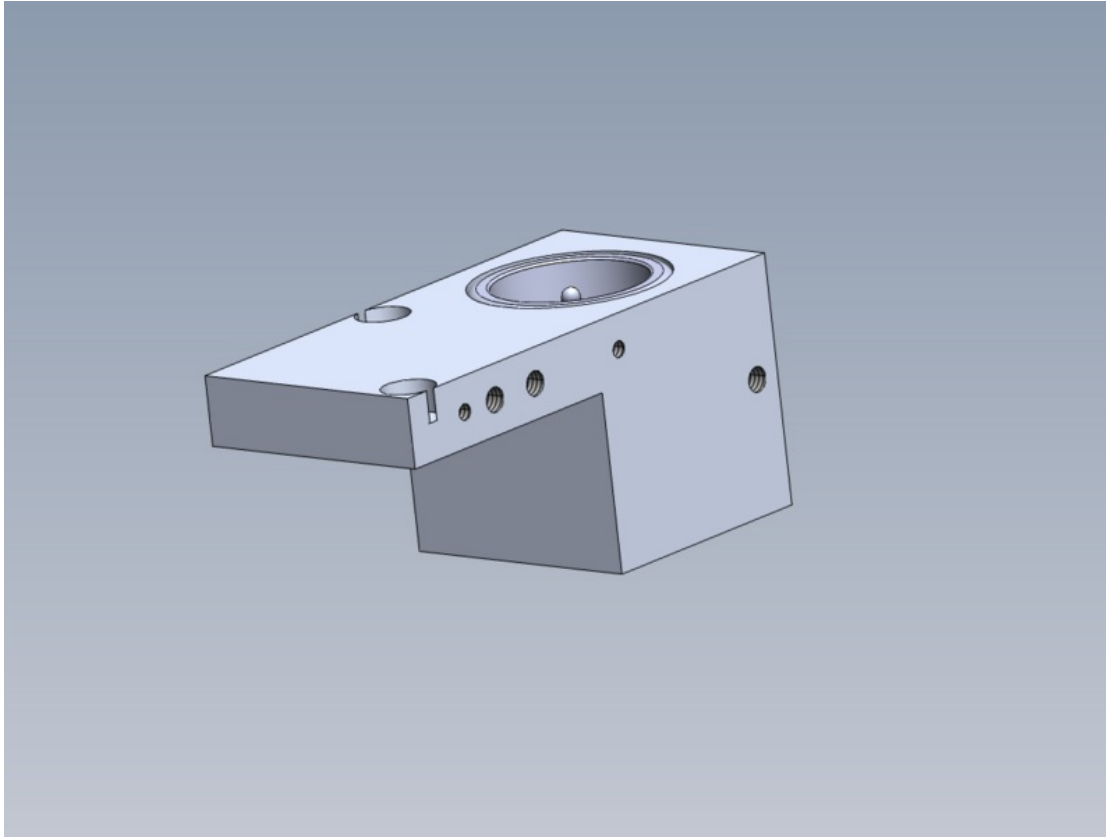

Fichier:R000569E Bench Assemble Head Spindle Posts Screenshot 2023-09-13 085151.png



R000569E_Bench_Assemble_Head_Spindle_Posts_Screenshot_2023-09-13_085151

File history

Click on a date/time to view the file as it appeared at that time.

	Date/Time	Thumbnail	Dimensions	User	Comment
current	08:51, 13 September 2023		1,072 × 807 (33 KB)	Gareth Green (talk contribs)	R000569E_Bench_Assemble_Head_Spindle_Posts_Screenshot_2023-09-13_085151

You cannot overwrite this file.

File usage

The following page links to this file:

R000569E Bench Assemble Head Spindle Posts

Metadata

This file contains additional information, probably added from the digital camera or scanner used to create or digitize it. If the file has been modified from its original state, some details may not fully reflect the modified file.

Horizontal resolution	37.79 dpc
Vertical resolution	37.79 dpc