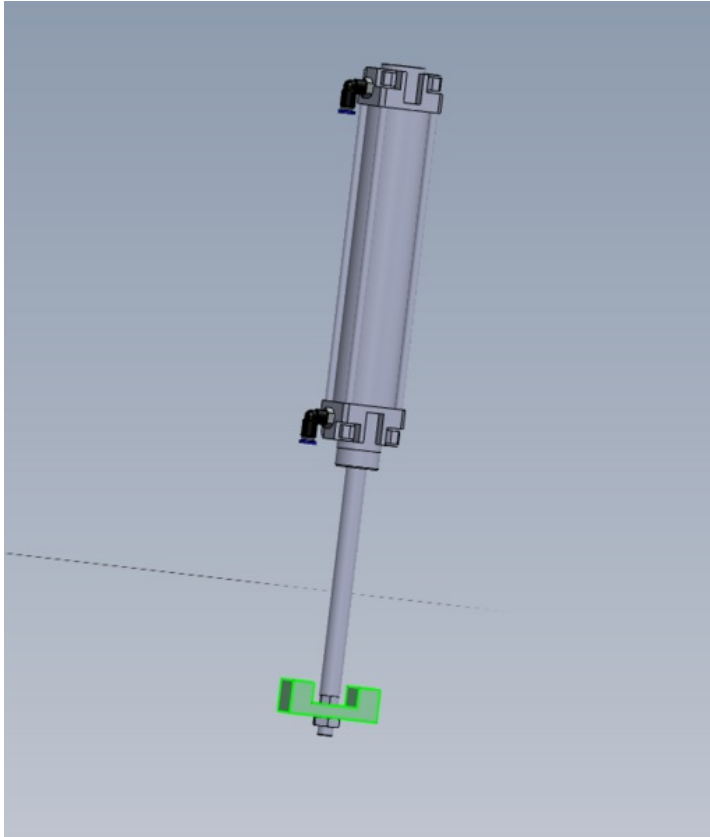

# Fichier:R000569E Bench Assemble Head Spindle Posts Screenshot 2023-09-13 083945.png



R000569E\_Bench\_Assemble\_Head\_Spindle\_Posts\_Screenshot\_2023-09-13\_083945

## File history

Click on a date/time to view the file as it appeared at that time.

	Date/Time	Thumbnail	Dimensions	User	Comment
current	09:39, 13 September 2023		639 × 751 (49 KB)	Gareth Green (talk   contribs)	R000569E_Bench_Assemble_Head_Spindle_Posts_Screenshot_2023-09-13_083945

Horizontal resolution	37.79 dpc
Vertical resolution	37.79 dpc