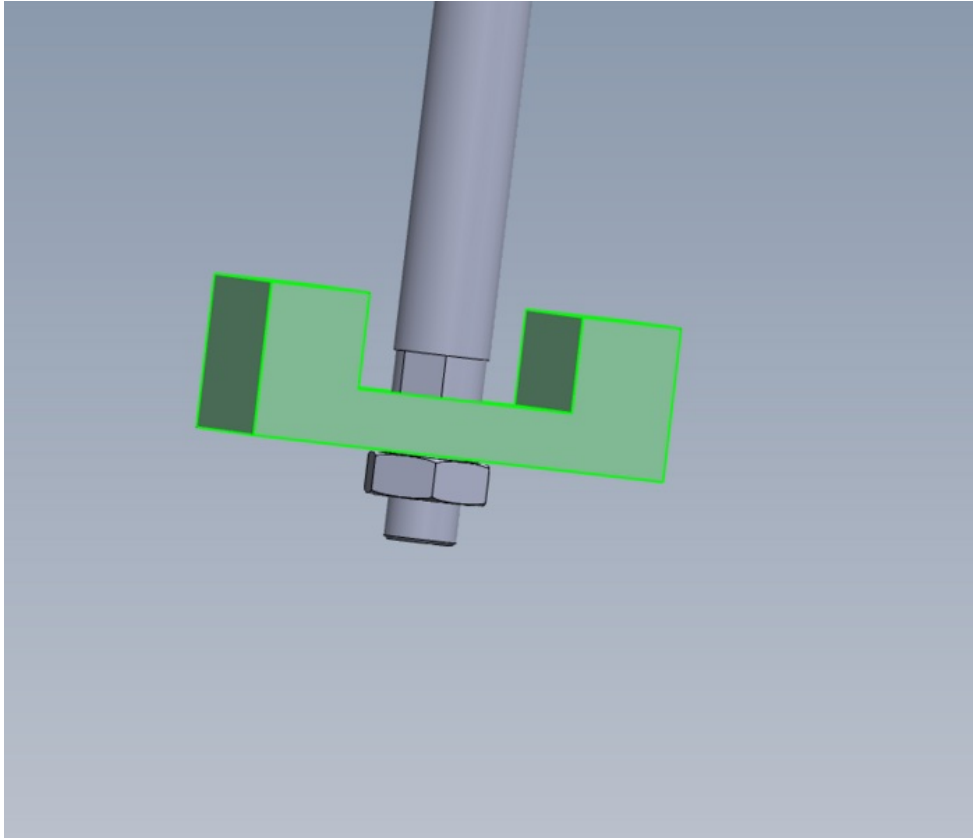

Fichier:R000569E Bench Assemble Head Spindle Posts Screenshot 2023-09-13 083940.png



R000569E_Bench_Assemble_Head_Spindle_Posts_Screenshot_2023-09-13_083940

File history

Click on a date/time to view the file as it appeared at that time.

	Date/Time	Thumbnail	Dimensions	User	Comment
current	09:39, 13 September 2023		824 × 706 (35 KB)	Gareth Green (talk contribs)	R000569E_Bench_Assemble_Head_Spindle_Posts_Screenshot_2023-09-13_083940

You cannot overwrite this file.

File usage

There are no pages that link to this file.

Metadata

This file contains additional information, probably added from the digital camera or scanner used to create or digitize it. If the file has been modified from its original state, some details may not fully reflect the modified file.

Horizontal resolution	37.79 dpc
Vertical resolution	37.79 dpc