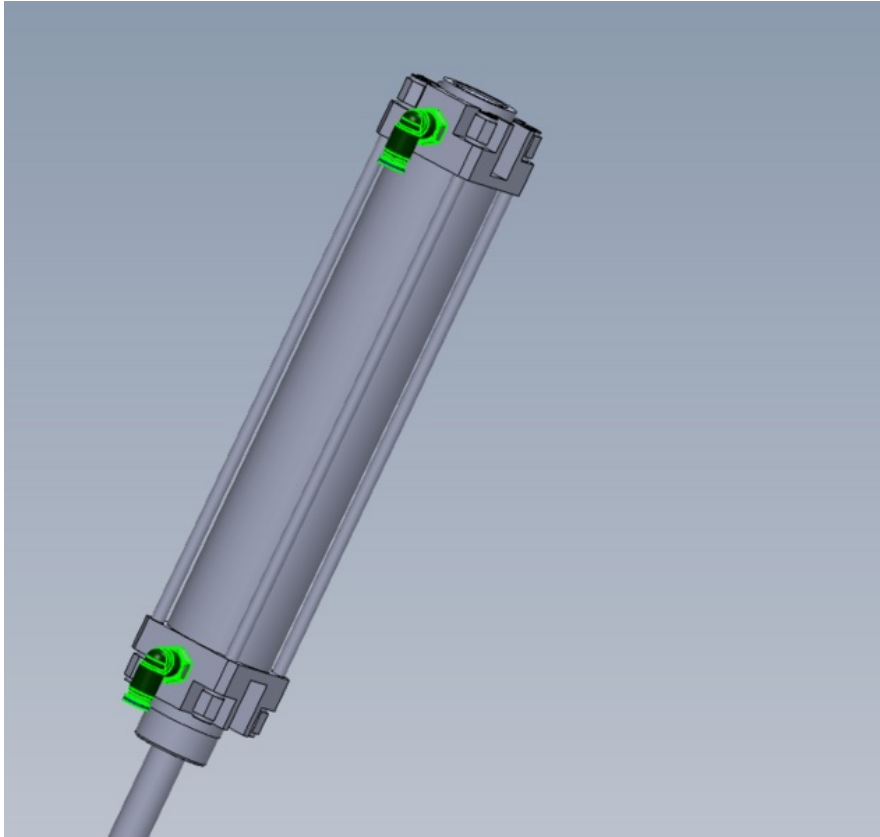

# Fichier:R000569E Bench Assemble Head Spindle Posts Screenshot 2023-09-13 083915.png



R000569E\_Bench\_Assemble\_Head\_Spindle\_Posts\_Screenshot\_2023-09-13\_083915

## File history

Click on a date/time to view the file as it appeared at that time.

	Date/Time	Thumbnail	Dimensions	User	Comment
current	09:39, 13 September 2023		771 × 730 (107 KB)	Gareth Green (talk   contribs)	R000569E_Bench_Assemble_Head_Spindle_Posts_Screenshot_2023-09-13_083915

## File usage

The following page links to this file:

R000569E Bench Assemble Head Spindle Posts

Horizontal resolution	37.79 dpc
Vertical resolution	37.79 dpc