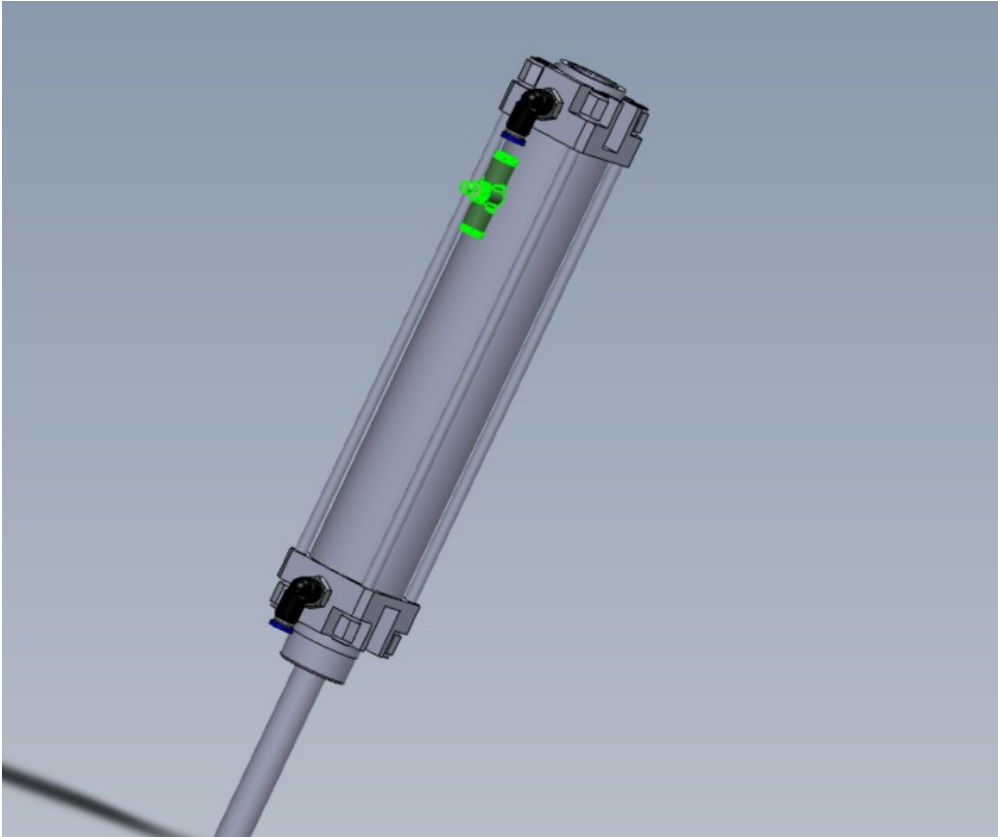

# Fichier:R000569E Bench Assemble Head Spindle Posts Screenshot 2023-09-13 083901.png



R000569E\_Bench\_Assemble\_Head\_Spindle\_Posts\_Screenshot\_2023-09-13\_083901

## File history

Click on a date/time to view the file as it appeared at that time.

	Date/Time	Thumbnail	Dimensions	User	Comment
current	09:39, 13 September 2023		804 × 669 (88 KB)	Gareth Green (talk   contribs)	R000569E_Bench_Assemble_Head_Spindle_Posts_Screenshot_2023-09-13_083901

## File usage

The following page links to this file:

R000569E Bench Assemble Head Spindle Posts

Horizontal resolution	37.79 dpc
Vertical resolution	37.79 dpc