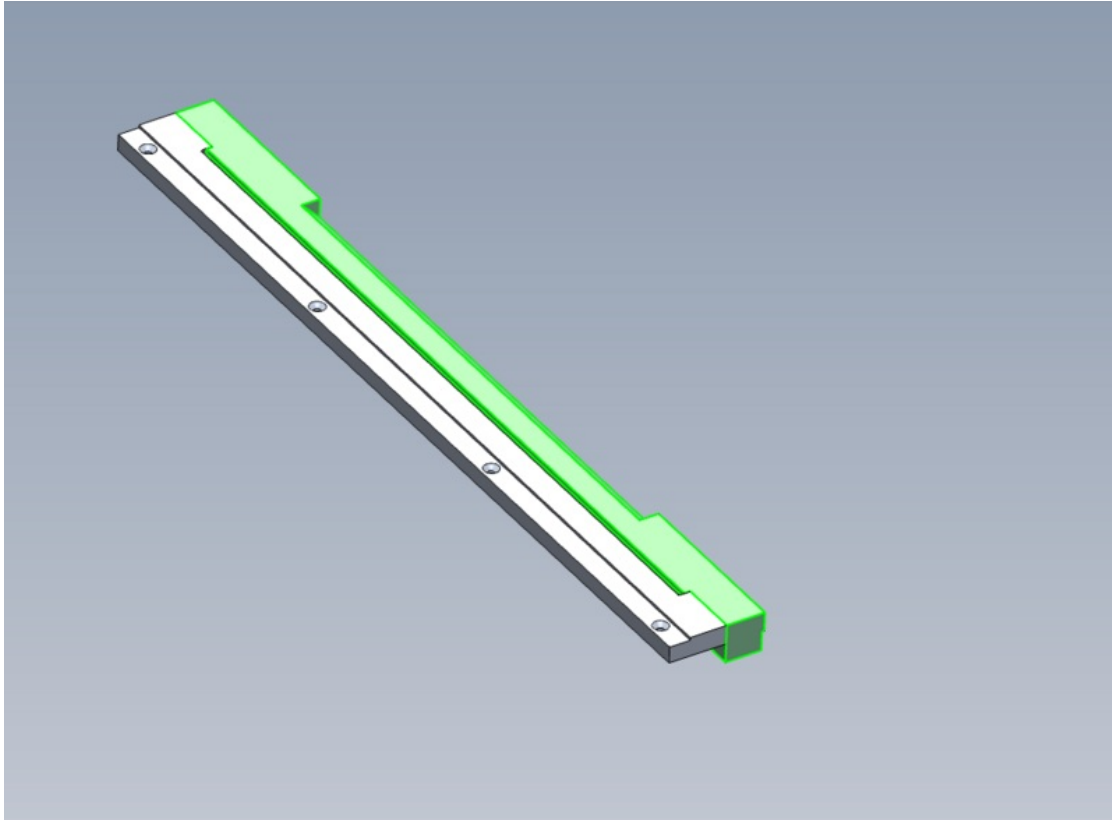

Fichier:R000569E Bench Assemble Head Spindle Posts Screenshot 2023-09-13 082921.png



R000569E_Bench_Assemble_Head_Spindle_Posts_Screenshot_2023-09-13_082921

File history

Click on a date/time to view the file as it appeared at that time.

	Date/Time	Thumbnail	Dimensions	User	Comment
current	08:32, 13 September 2023		1,054 × 774 (39 KB)	Gareth Green (talk contribs)	R000569E_Bench_Assemble_Head_Spindle_Posts_Screenshot_2023-09-13_082921

You cannot overwrite this file.

File usage

The following page links to this file:

R000569E Bench Assemble Head Spindle Posts

Metadata

This file contains additional information, probably added from the digital camera or scanner used to create or digitize it. If the file has been modified from its original state, some details may not fully reflect the modified file.

Horizontal resolution	37.79 dpc
Vertical resolution	37.79 dpc