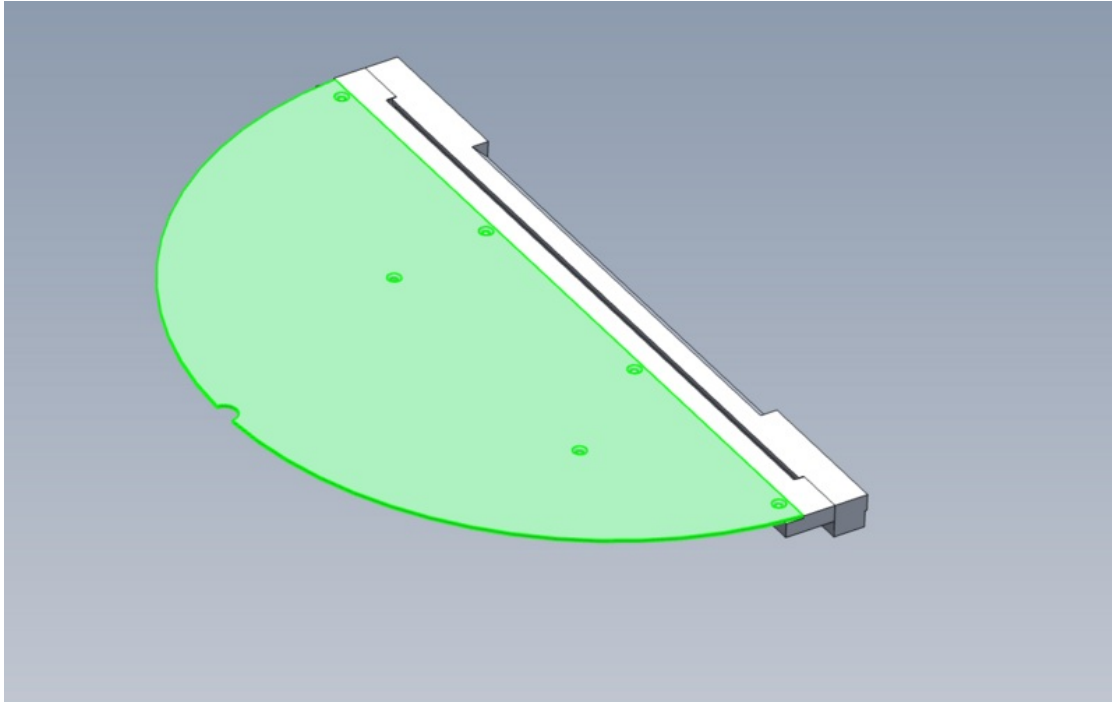

Fichier:R000569E Bench Assemble Head Spindle Posts Screenshot 2023-09-13 082906.png



R000569E_Bench_Assemble_Head_Spindle_Posts_Screenshot_2023-09-13_082906

File history

Click on a date/time to view the file as it appeared at that time.

	Date/Time	Thumbnail	Dimensions	User	Comment
current	09:33, 13 September 2023		1,236 × 776 (38 KB)	Gareth Green (talk contribs)	R000569E_Bench_Assemble_Head_Spindle_Posts_Screenshot_2023-09-13_082906

You cannot overwrite this file.

File usage

The following page links to this file:

R000569E Bench Assemble Head Spindle Posts

Metadata

This file contains additional information, probably added from the digital camera or scanner used to create or digitize it. If the file has been modified from its original state, some details may not fully reflect the modified file.

Horizontal resolution	37.79 dpc
Vertical resolution	37.79 dpc