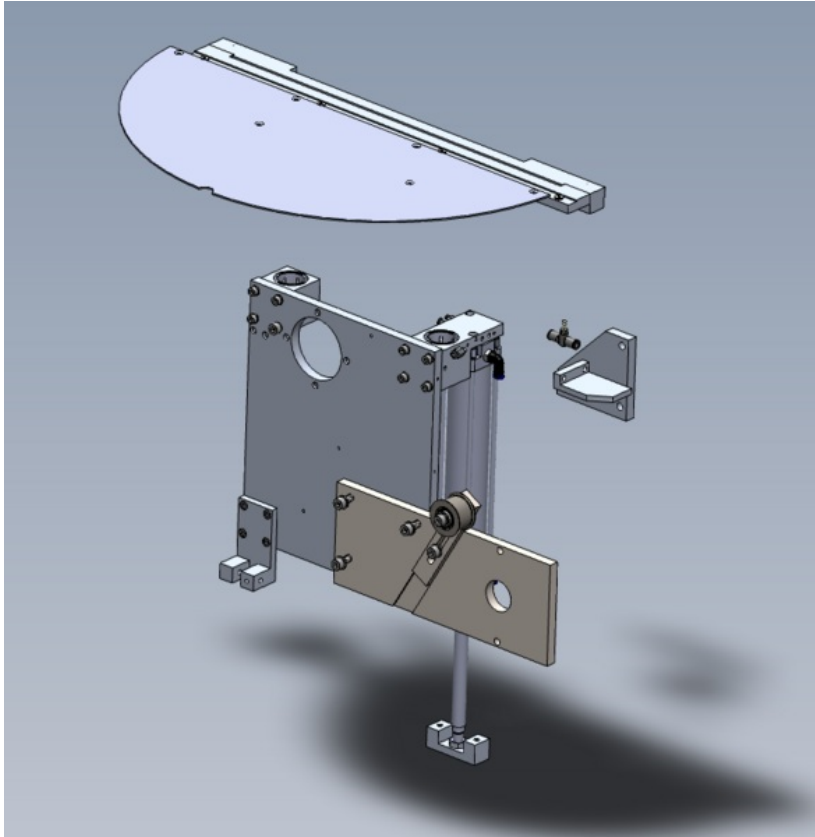

Fichier:R000569E Bench Assemble Head Spindle Posts Screenshot 2023-09-13 082307.png



R000569E_Bench_Assemble_Head_Spindle_Posts_Screenshot_2023-09-13_082307

You cannot overwrite this file.

File usage

The following page links to this file:

R000569E Bench Assemble Head Spindle Posts

Metadata

This file contains additional information, probably added from the digital camera or scanner used to create or digitize it. If the file has been modified from its original state, some details may not fully reflect the modified file.