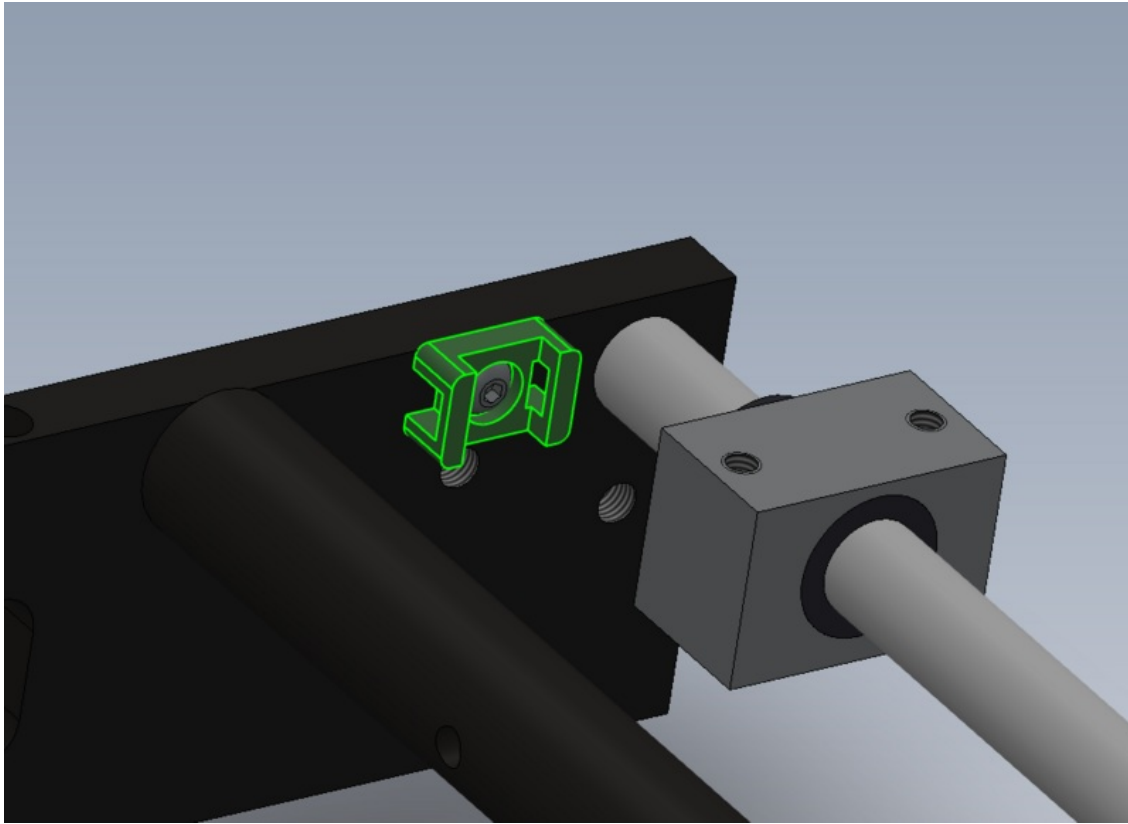

Fichier:R000562 Bench Assemble Centralise Top Table Screenshot 2024-02-27 124410.png



R000562_Bench_Assemble_Centralise_Top_Table_Screenshot_2024-02-27_124410

File history

Click on a date/time to view the file as it appeared at that time.

	Date/Time	Thumbnail	Dimensions	User	Comment
current	14:44, 27 February 2024		1,027 × 743 (96 KB)	Gareth Green (talk contribs)	R000562_Bench_Assemble_Centralise_Top_Table_Screenshot_2024-02-27_124410

You cannot overwrite this file.

File usage

The following page links to this file:

R000562 Bench Assemble Centralise Top Table

Metadata

This file contains additional information, probably added from the digital camera or scanner used to create or digitize it. If the file has been modified from its original state, some details may not fully reflect the modified file.

Horizontal resolution	37.79 dpc
Vertical resolution	37.79 dpc