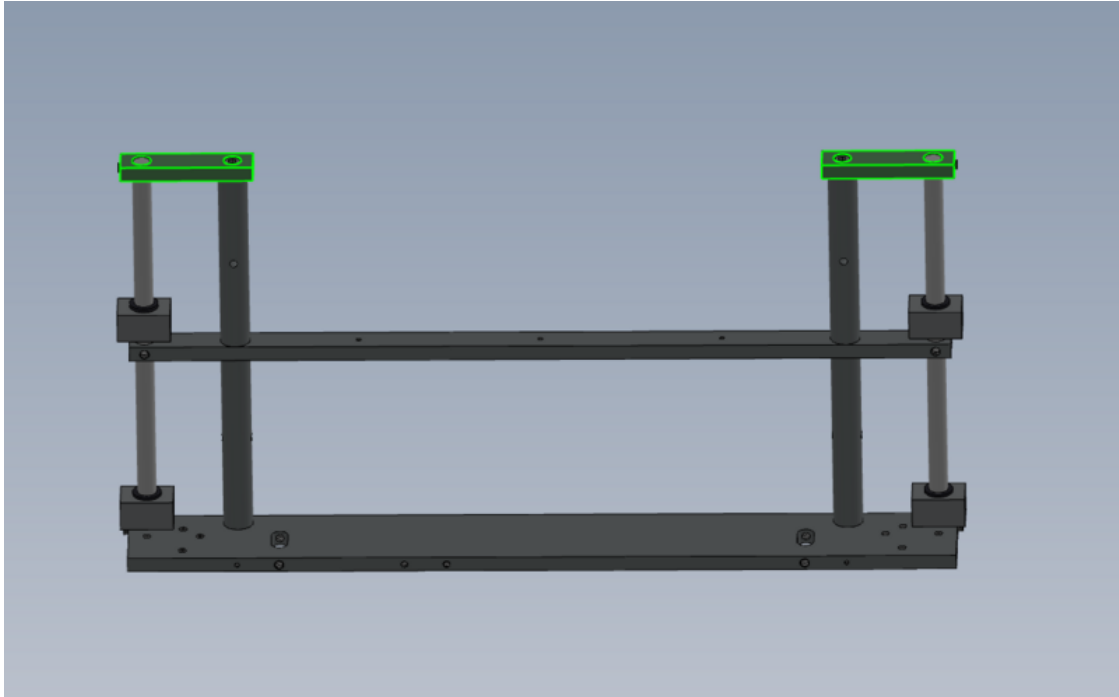

Fichier:R000562 Bench Assemble Centralise Top Table Screenshot 2023-09-13 075810.png



R000562_Bench_Assemble_Centralise_Top_Table_Screenshot_2023-09-13_075810

File history

Click on a date/time to view the file as it appeared at that time.

	Date/Time	Thumbnail	Dimensions	User	Comment
current	09:07, 13 September 2023		1,103 × 687 (26 KB)	Gareth Green (talk contribs)	R000562_Bench_Assemble_Centralise_Top_Table_Screenshot_2023-09-13_075810

You cannot overwrite this file.

File usage

The following page links to this file:

[R000562 Bench Assemble Centralise Top Table](#)

Metadata

This file contains additional information, probably added from the digital camera or scanner used to create or digitize it. If the file has been modified from its original state, some details may not fully reflect the modified file.

Horizontal resolution	37.79 dpc
Vertical resolution	37.79 dpc