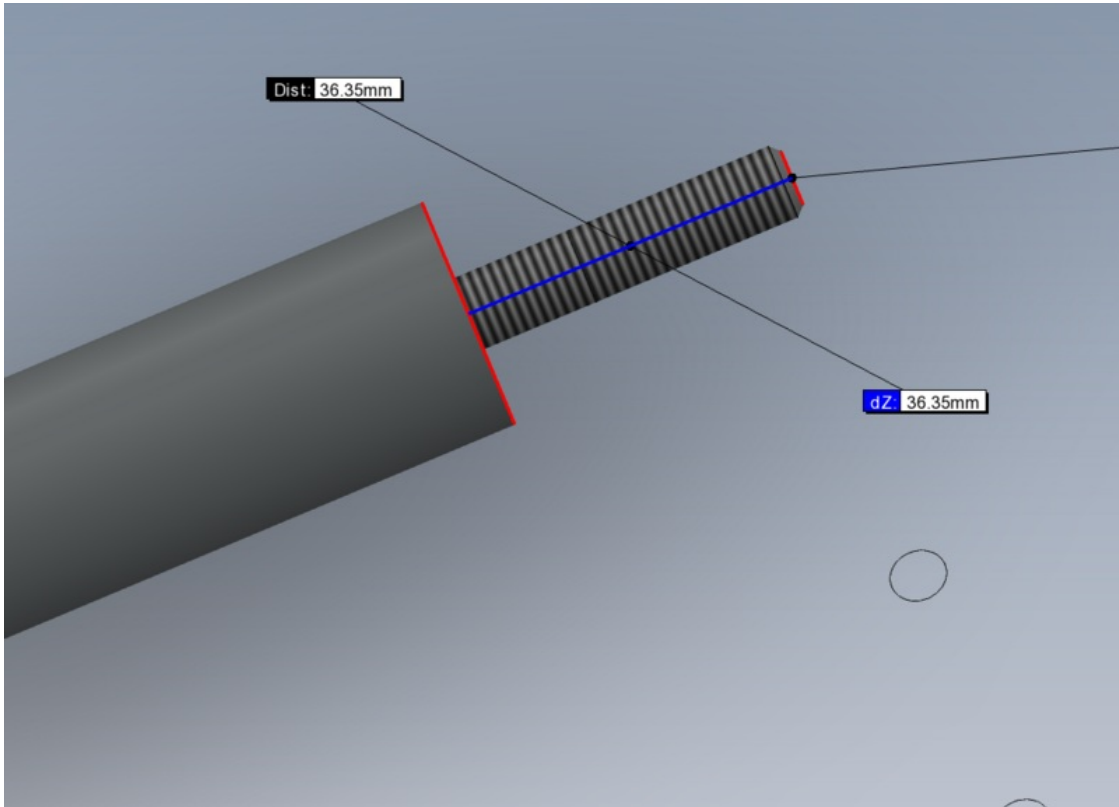

Fichier:R000562 Bench Assemble Centralise Top Table Screenshot 2023-09-13 073642.png



R000562_Bench_Assemble_Centralise_Top_Table_Screenshot_2023-09-13_073642

File history

Click on a date/time to view the file as it appeared at that time.

	Date/Time	Thumbnail	Dimensions	User	Comment
current	08:39, 13 September 2023		1,058 × 760 (246 KB)	Gareth Green (talk contribs)	R000562_Bench_Assemble_Centralise_Top_Table_Screenshot_2023-09-13_073642

You cannot overwrite this file.

File usage

The following page links to this file:

R000562 Bench Assemble Centralise Top Table

Metadata

This file contains additional information, probably added from the digital camera or scanner used to create or digitize it. If the file has been modified from its original state, some details may not fully reflect the modified file.

Horizontal resolution	37.79 dpc
Vertical resolution	37.79 dpc