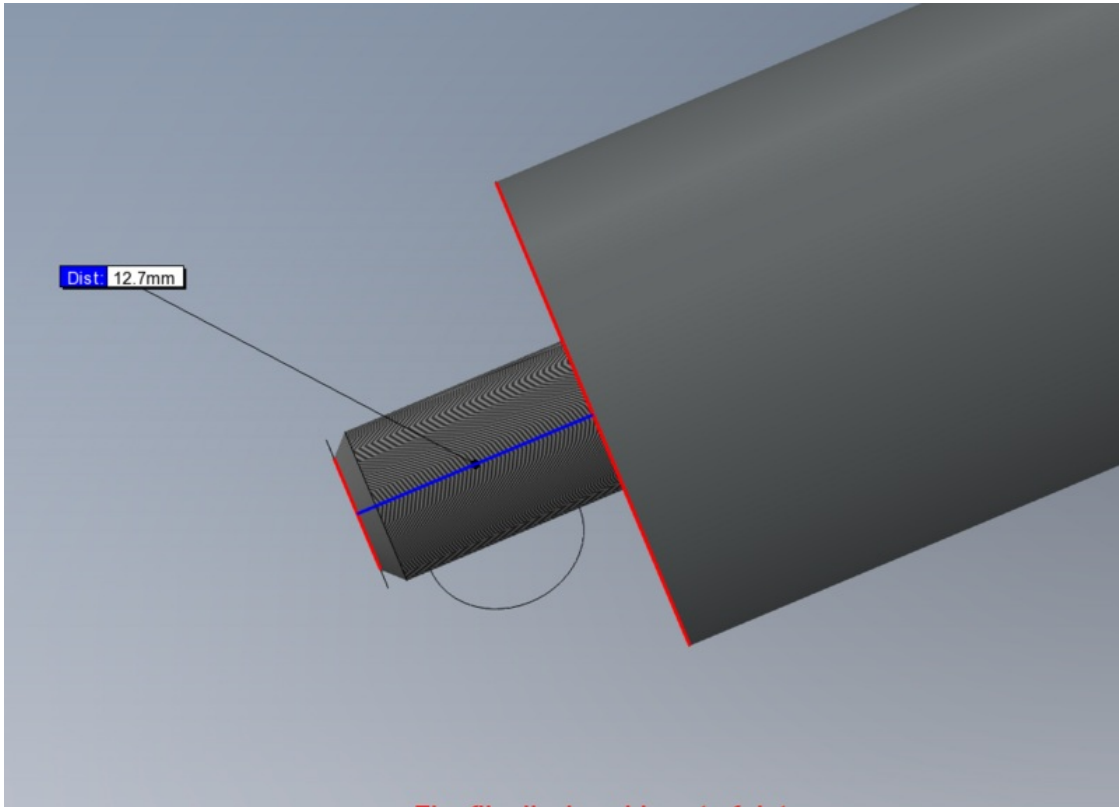

Fichier:R000562 Bench Assemble Centralise Top Table Screenshot 2023-09-13 073611.png



R000562_Bench_Assemble_Centralise_Top_Table_Screenshot_2023-09-13_073611

File history

Click on a date/time to view the file as it appeared at that time.

	Date/Time	Thumbnail	Dimensions	User	Comment
current	08:38, 13 September 2023		1,068 × 767 (213 KB)	Gareth Green (talk contribs)	R000562_Bench_Assemble_Centralise_Top_Table_Screenshot_2023-09-13_073611

You cannot overwrite this file.

File usage

The following page links to this file:

R000562 Bench Assemble Centralise Top Table

Metadata

This file contains additional information, probably added from the digital camera or scanner used to create or digitize it. If the file has been modified from its original state, some details may not fully reflect the modified file.

Horizontal resolution	37.79 dpc
Vertical resolution	37.79 dpc