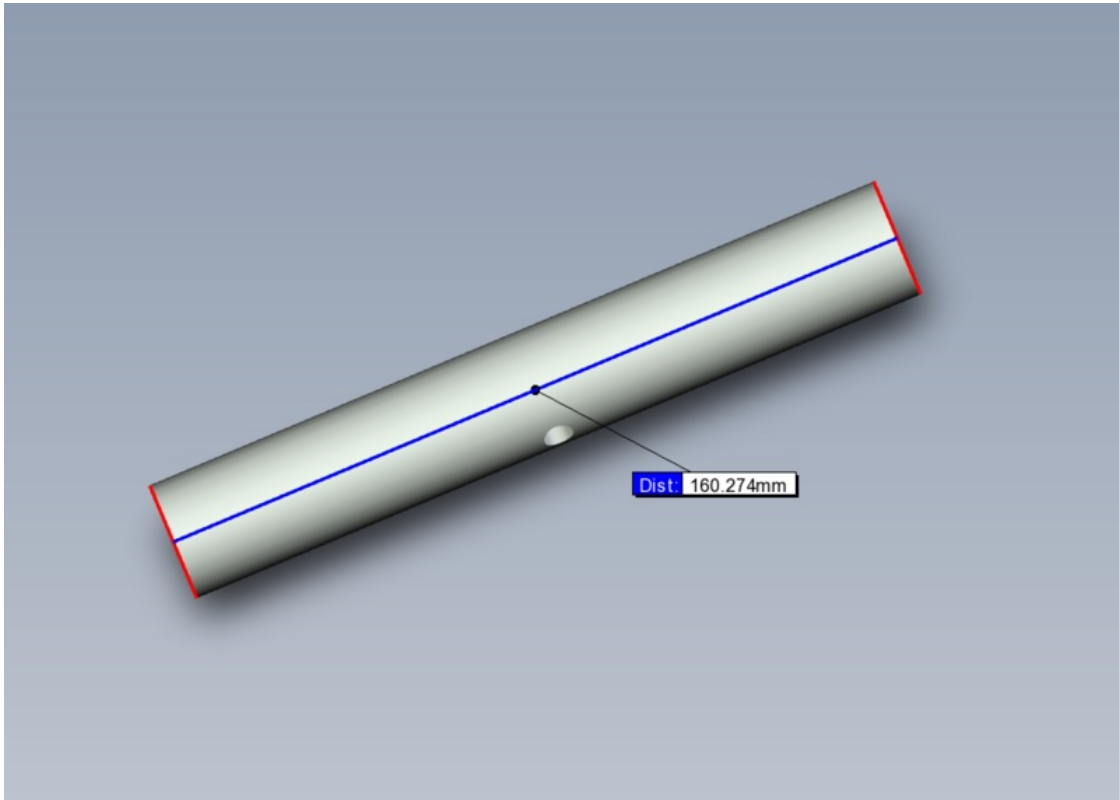

Fichier:R000562 Bench Assemble Centralise Top Table Screenshot 2023-09-13 073339.png



R000562_Bench_Assemble_Centralise_Top_Table_Screenshot_2023-09-13_073339

File history

Click on a date/time to view the file as it appeared at that time.

	Date/Time	Thumbnail	Dimensions	User	Comment
current	08:33, 13 September 2023		994 × 710 (106 KB)	Gareth Green (talk contribs)	R000562_Bench_Assemble_Centralise_Top_Table_Screenshot_2023-09-13_073339

You cannot overwrite this file.

File usage

The following page links to this file:

R000562 Bench Assemble Centralise Top Table

Metadata

This file contains additional information, probably added from the digital camera or scanner used to create or digitize it. If the file has been modified from its original state, some details may not fully reflect the modified file.

Horizontal resolution	37.79 dpc
Vertical resolution	37.79 dpc