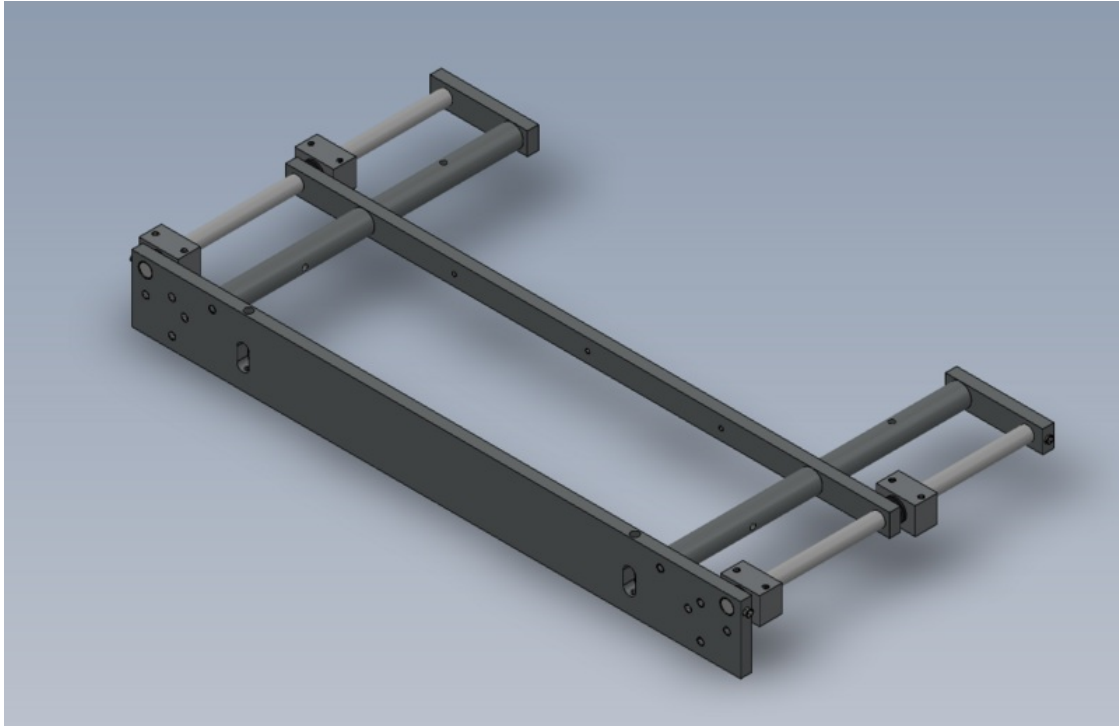

Fichier:R000562 Bench Assemble Centralise Top Table Screenshot 2023-09-12 155131.png



R000562_Bench_Assemble_Centralise_Top_Table_Screenshot_2023-09-12_155131

File history

Click on a date/time to view the file as it appeared at that time.

	Date/Time	Thumbnail	Dimensions	User	Comment
current	15:51, 12 September 2023		1,062 × 689 (179 KB)	Gareth Green (talk contribs)	R000562_Bench_Assemble_Centralise_Top_Table_Screenshot_2023-09-12_155131

You cannot overwrite this file.

File usage

The following page links to this file:

R000562 Bench Assemble Centralise Top Table

Metadata

This file contains additional information, probably added from the digital camera or scanner used to create or digitize it. If the file has been modified from its original state, some details may not fully reflect the modified file.

Horizontal resolution	37.79 dpc
Vertical resolution	37.79 dpc