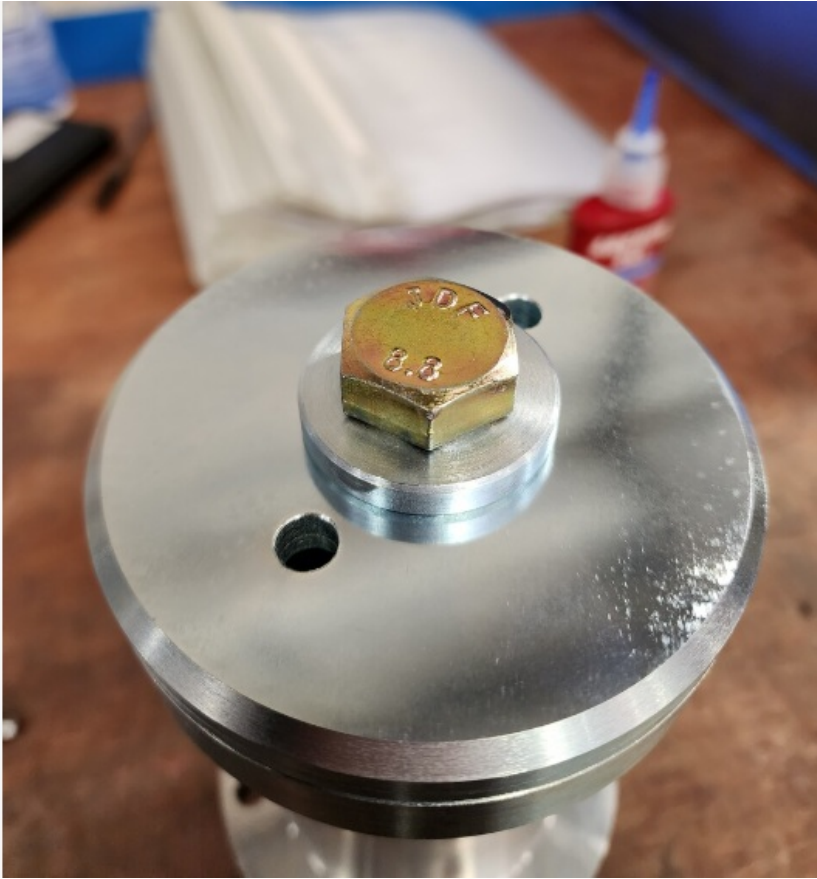

Fichier:R000560 Bench Assemble Spindle Screenshot 2023-11-03 133303.png

No higher resolution available.


R000560_Bench_Assemble_Spindle_Screenshot_2023-11-03_133303

File history

Click on a date/time to view the file as it appeared at that time.

	Date/Time	Thumbnail	Dimensions	User	Comment
current	15:33, 3 November 2023		538 × 566 (431 KB)	Gareth Green (talk contribs)	R000560_Bench_Assemble_Spindle_Screenshot_2023-11-03_133303

You cannot overwrite this file.

File usage

The following page links to this file:

R000560 Bench Assemble Spindle

Metadata

This file contains additional information, probably added from the digital camera or scanner used to create or digitize it. If the file has been modified from its original state, some details may not fully reflect the modified file.

Horizontal resolution	37.79 dpc
Vertical resolution	37.79 dpc