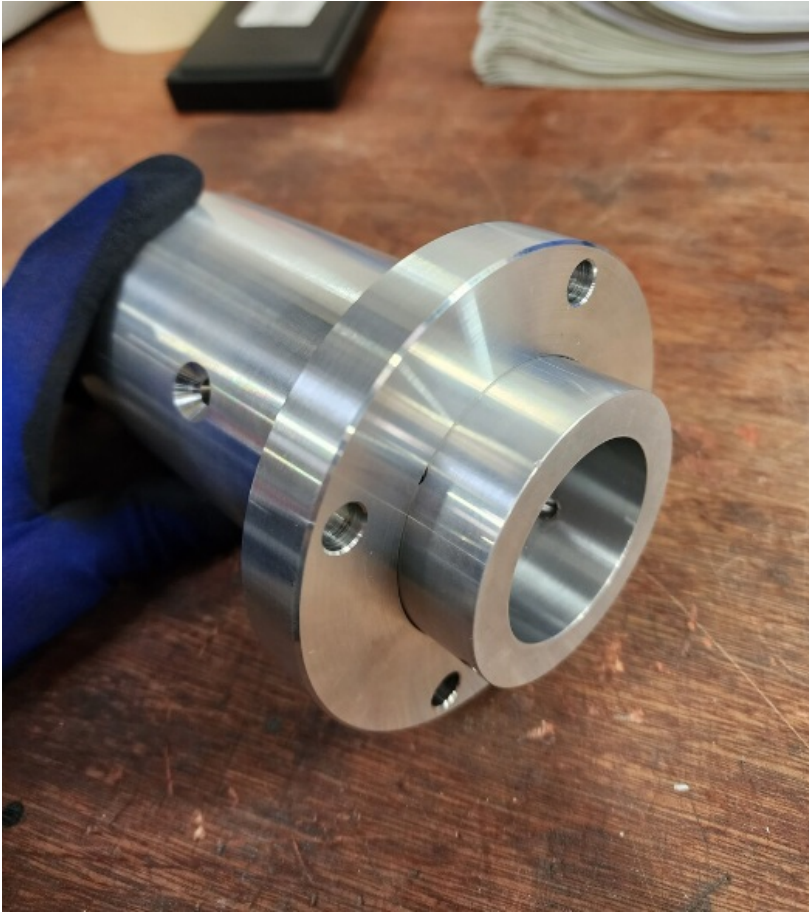

Fichier:R000560 Bench Assemble Spindle Screenshot 2023-11-03 132310.png

No higher resolution available.


R000560_Bench_Assemble_Spindle_Screenshot_2023-11-03_132310

File history

Click on a date/time to view the file as it appeared at that time.

	Date/Time	Thumbnail	Dimensions	User	Comment
current	15:23, 3 November 2023		525 × 588 (490 KB)	Gareth Green (talk contribs)	R000560_Bench_Assemble_Spindle_Screenshot_2023-11-03_132310

You cannot overwrite this file.

File usage

The following page links to this file:

R000560 Bench Assemble Spindle

Metadata

This file contains additional information, probably added from the digital camera or scanner used to create or digitize it. If the file has been modified from its original state, some details may not fully reflect the modified file.

Horizontal resolution	37.79 dpc
Vertical resolution	37.79 dpc