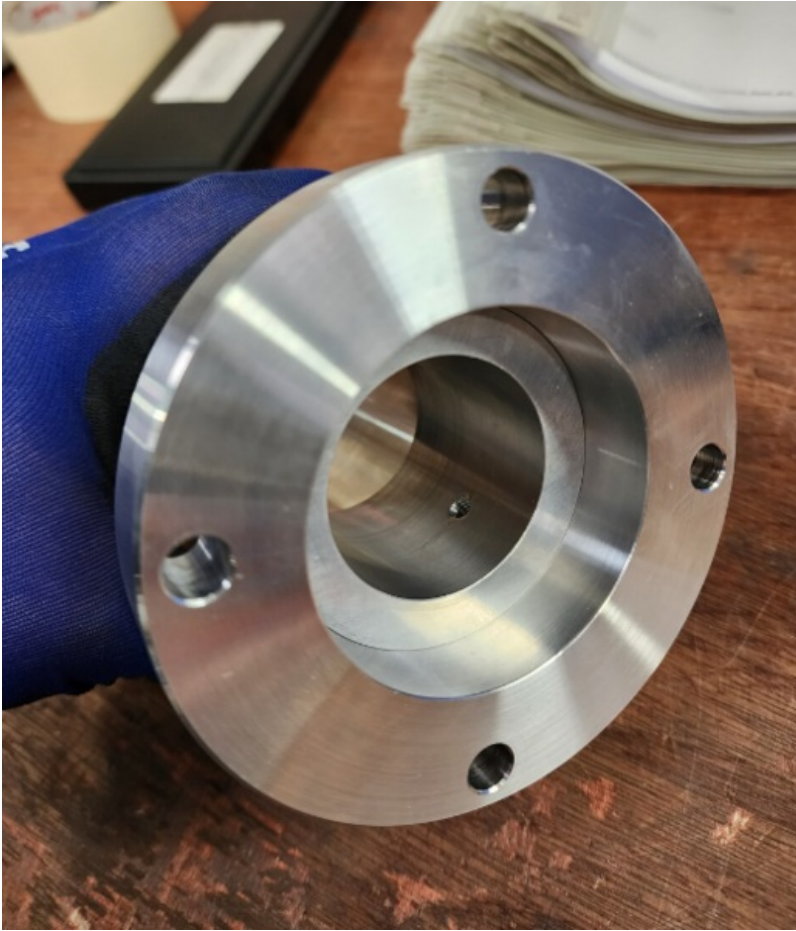

# Fichier:R000560 Bench Assemble Spindle Screenshot 2023-11-03 132300.png



R000560\_Bench\_Assemble\_Spindle\_Screenshot\_2023-11-03\_132300

## File history

Click on a date/time to view the file as it appeared at that time.

	Date/Time	Thumbnail	Dimensions	User	Comment
current	15:23, 3 November 2023		524 × 609 (528 KB)	Gareth Green (talk   contribs)	R000560_Bench_Assemble_Spindle_Screenshot_2023-11-03_132300