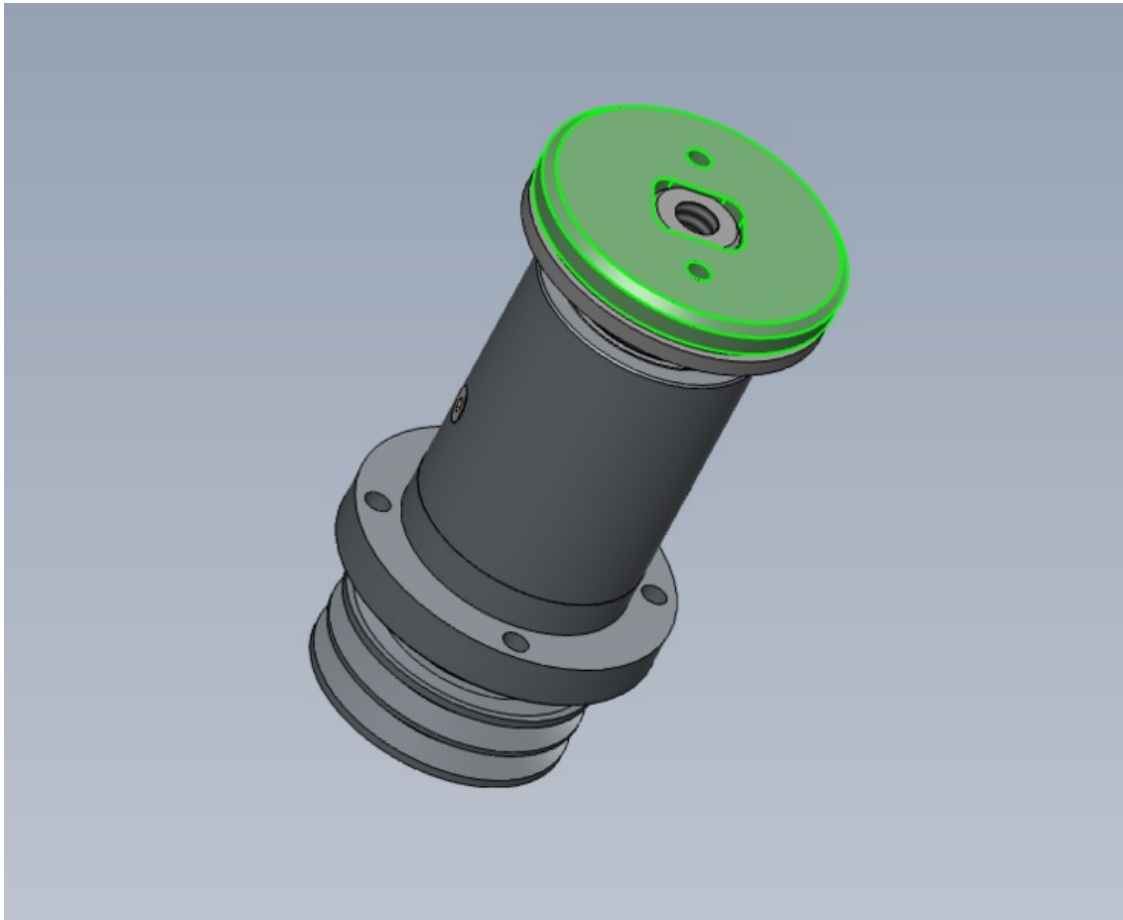

# Fichier:R000560 Bench Assemble Spindle Screenshot 2023-09-12 154607.png



R000560\_Bench\_Assemble\_Spindle\_Screenshot\_2023-09-12\_154607

## File history

Click on a date/time to view the file as it appeared at that time.

	Date/Time	Thumbnail	Dimensions	User	Comment
current	<a href="#">16:46, 12 September 2023</a>		744 × 606 (65 KB)	Gareth Green (talk   contribs)	R000560_Bench_Assemble_Spindle_Screenshot_2023-09-12_154607