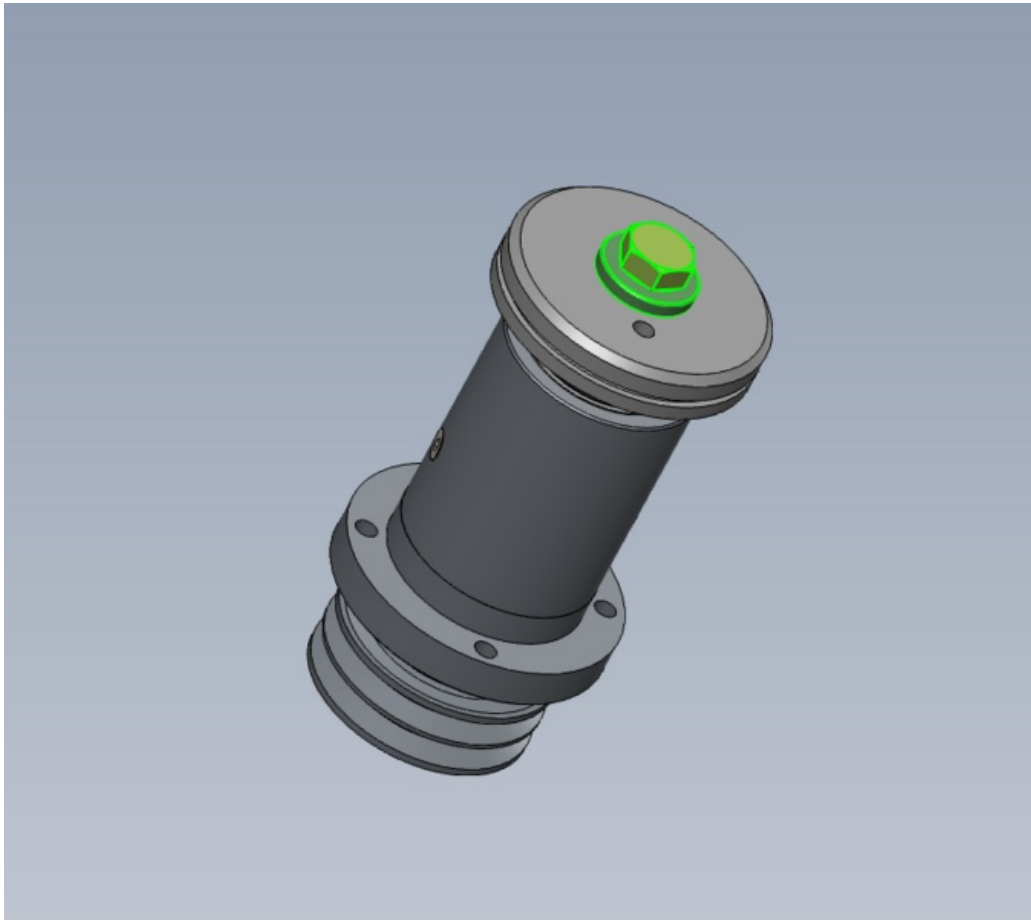

Fichier:R000560 Bench Assemble Spindle Screenshot 2023-09-12 154600.png



R000560_Bench_Assemble_Spindle_Screenshot_2023-09-12_154600

File history

Click on a date/time to view the file as it appeared at that time.

	Date/Time	Thumbnail	Dimensions	User	Comment
current	16:46, 12 September 2023		792 × 701 (65 KB)	Gareth Green (talk contribs)	R000560_Bench_Assemble_Spindle_Screenshot_2023-09-12_154600

You cannot overwrite this file.

File usage

The following page links to this file:

R000560 Bench Assemble Spindle

Metadata

This file contains additional information, probably added from the digital camera or scanner used to create or digitize it. If the file has been modified from its original state, some details may not fully reflect the modified file.

Horizontal resolution	37.79 dpc
Vertical resolution	37.79 dpc