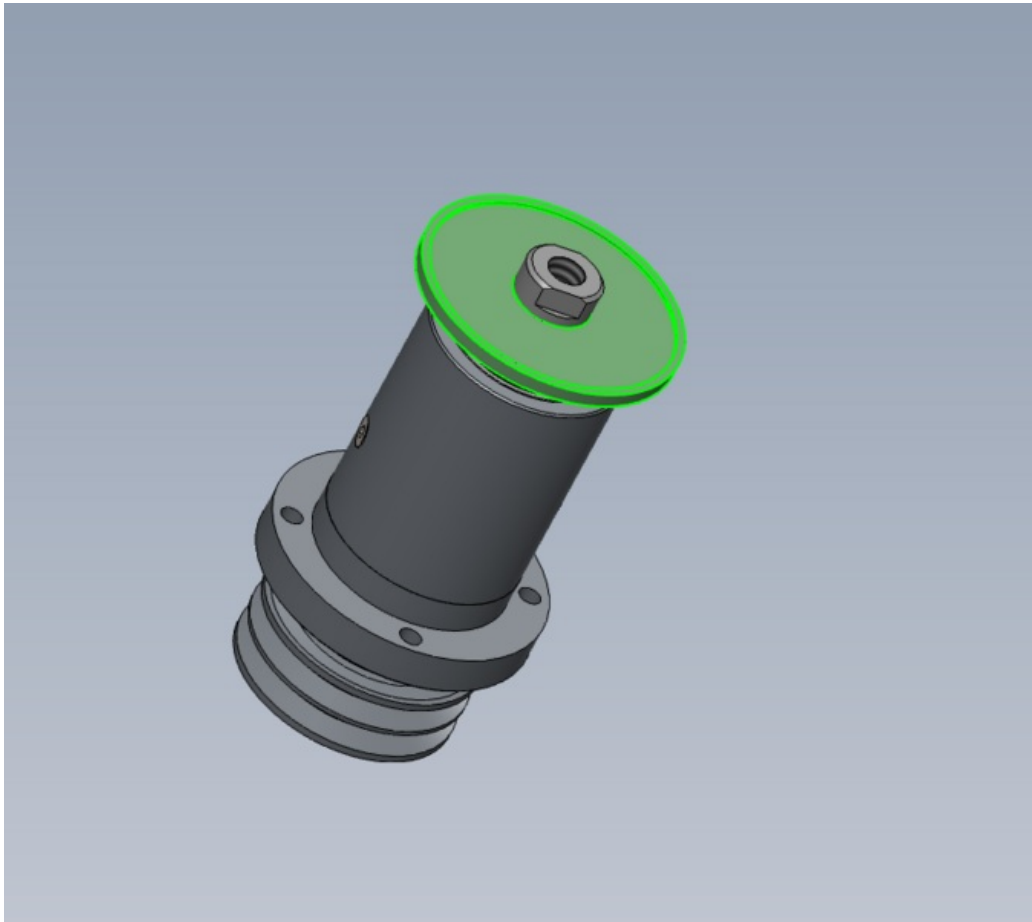

Fichier:R000560 Bench Assemble Spindle Screenshot 2023-09-12 154428.png



R000560_Bench_Assemble_Spindle_Screenshot_2023-09-12_154428

File history

Click on a date/time to view the file as it appeared at that time.

	Date/Time	Thumbnail	Dimensions	User	Comment
current	16:46, 12 September 2023		796 × 704 (62 KB)	Gareth Green (talk contribs)	R000560_Bench_Assemble_Spindle_Screenshot_2023-09-12_154428

You cannot overwrite this file.

File usage

The following page links to this file:

[R000560 Bench Assemble Spindle](#)

Metadata

This file contains additional information, probably added from the digital camera or scanner used to create or digitize it. If the file has been modified from its original state, some details may not fully reflect the modified file.

Horizontal resolution	37.79 dpc
Vertical resolution	37.79 dpc