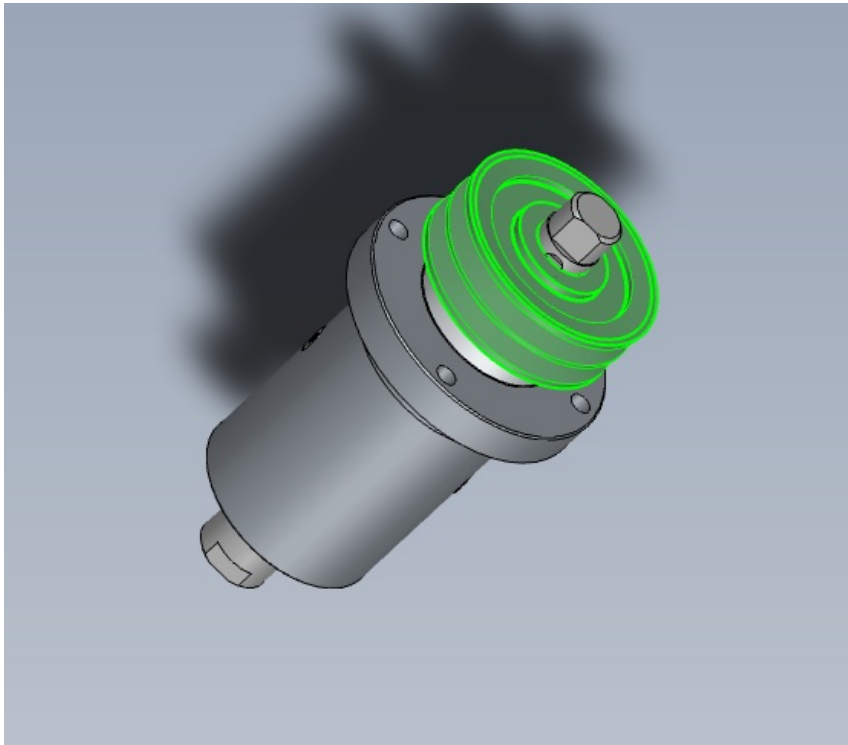

Fichier:R000560 Bench Assemble Spindle Screenshot 2023-09-12 154235.png

No higher resolution available.


R000560_Bench_Assemble_Spindle_Screenshot_2023-09-12_154235

File history

Click on a date/time to view the file as it appeared at that time.

	Date/Time	Thumbnail	Dimensions	User	Comment
current	16:42, 12 September 2023		555 × 484 (79 KB)	Gareth Green (talk contribs)	R000560_Bench_Assemble_Spindle_Screenshot_2023-09-12_154235

You cannot overwrite this file.

File usage

The following page links to this file:

R000560 Bench Assemble Spindle

Metadata

This file contains additional information, probably added from the digital camera or scanner used to create or digitize it. If the file has been modified from its original state, some details may not fully reflect the modified file.