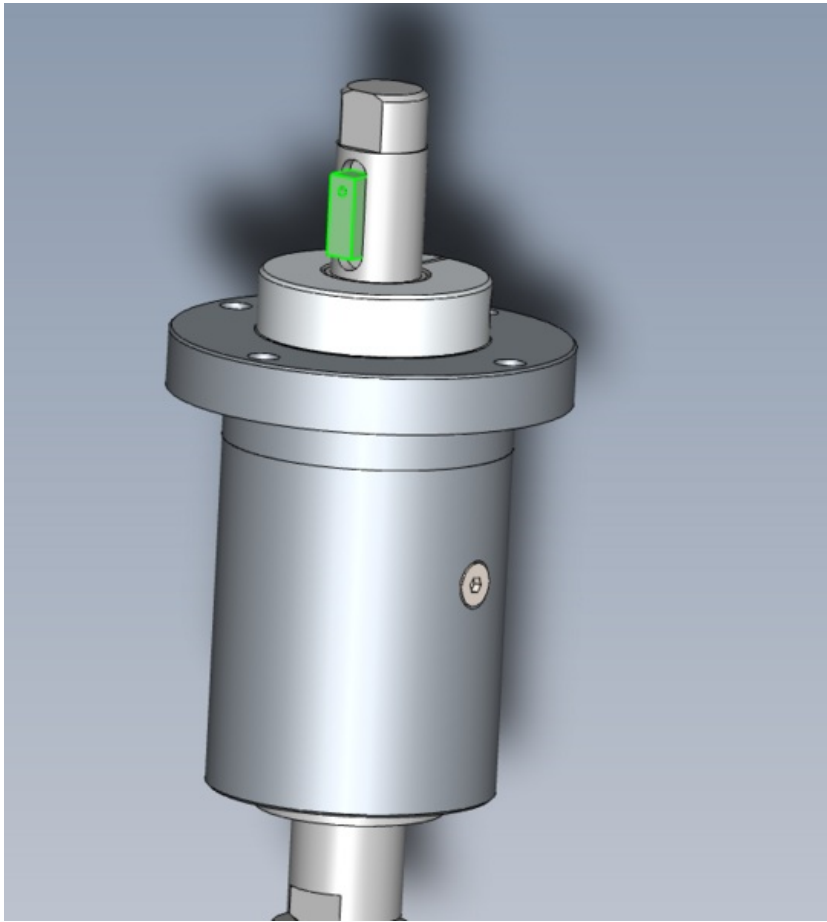

Fichier:R000560 Bench Assemble Spindle Screenshot 2023-09-12 153917.png



R000560_Bench_Assemble_Spindle_Screenshot_2023-09-12_153917

File history

Click on a date/time to view the file as it appeared at that time.

	Date/Time	Thumbnail	Dimensions	User	Comment
current	15:39, 12 September 2023		681 × 753 (130 KB)	Gareth Green (talk contribs)	R000560_Bench_Assemble_Spindle_Screenshot_2023-09-12_153917

You cannot overwrite this file.

File usage

The following page links to this file:

R000560 Bench Assemble Spindle

Metadata

This file contains additional information, probably added from the digital camera or scanner used to create or digitize it. If the file has been modified from its original state, some details may not fully reflect the modified file.