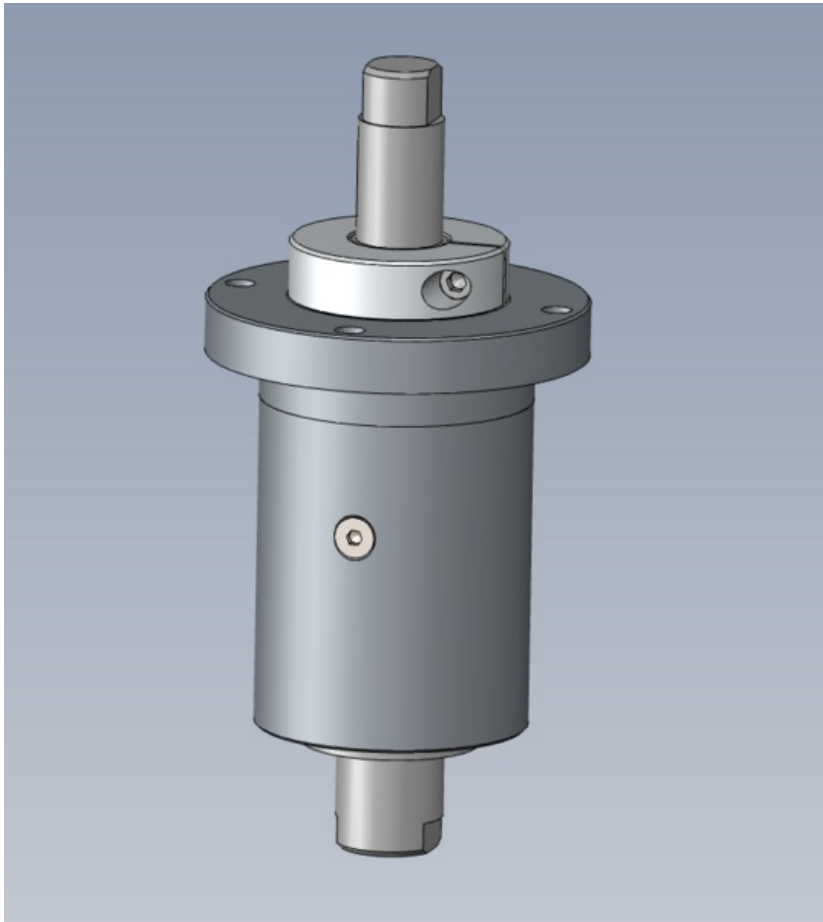

# Fichier:R000560 Bench Assemble Spindle Screenshot 2023-09-12 153648.png



R000560\_Bench\_Assemble\_Spindle\_Screenshot\_2023-09-12\_153648

## File usage

The following page links to this file:

R000560 Bench Assemble Spindle