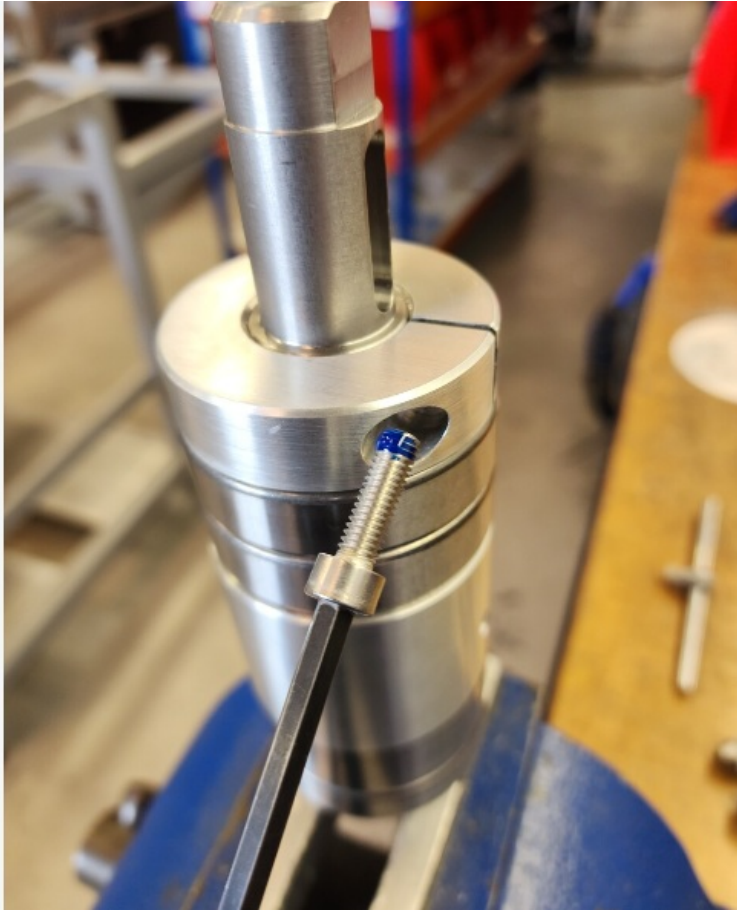

# Fichier:R000560 Bench Assemble Spindle Screenshot 2023-09-12 152524.png

No higher resolution available.
