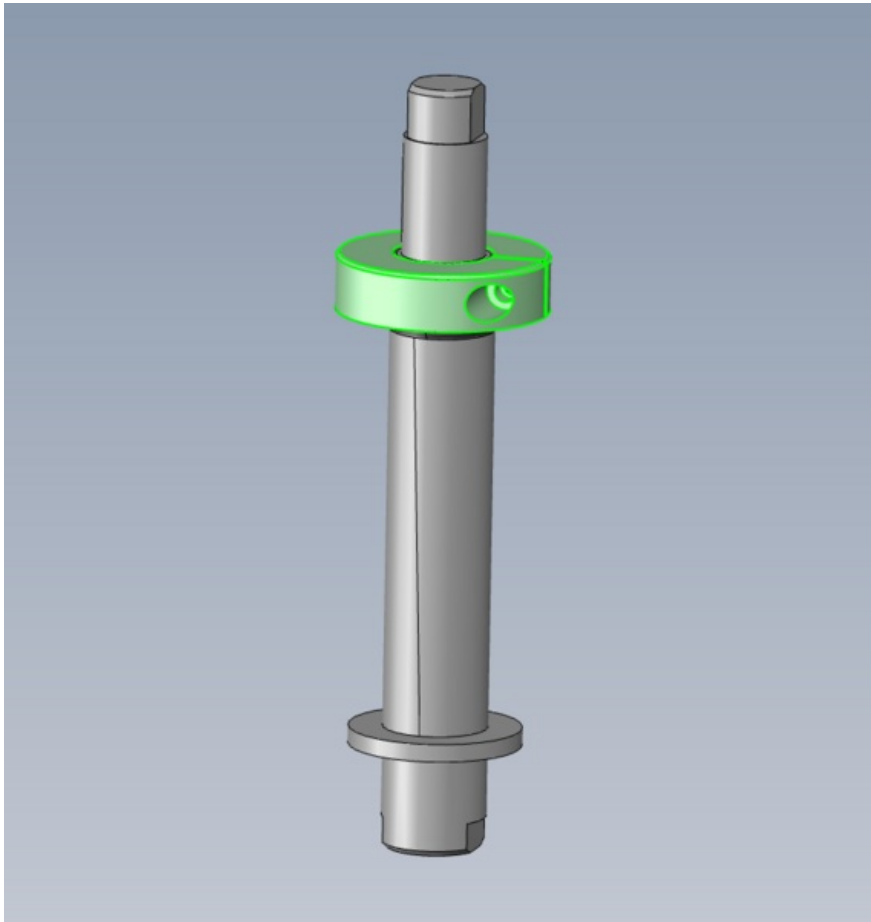

Fichier:R000560 Bench Assemble Spindle Screenshot 2023-09-12 151436.png



R000560_Bench_Assemble_Spindle_Screenshot_2023-09-12_151436

File history

Click on a date/time to view the file as it appeared at that time.

	Date/Time	Thumbnail	Dimensions	User	Comment
current	16:14, 12 September 2023		779 × 820 (32 KB)	Gareth Green (talk contribs)	R000560_Bench_Assemble_Spindle_Screenshot_2023-09-12_151436

You cannot overwrite this file.

File usage

The following page links to this file:

R000560 Bench Assemble Spindle

Metadata

This file contains additional information, probably added from the digital camera or scanner used to create or digitize it. If the file has been modified from its original state, some details may not fully reflect the modified file.

Horizontal resolution	37.79 dpc
Vertical resolution	37.79 dpc