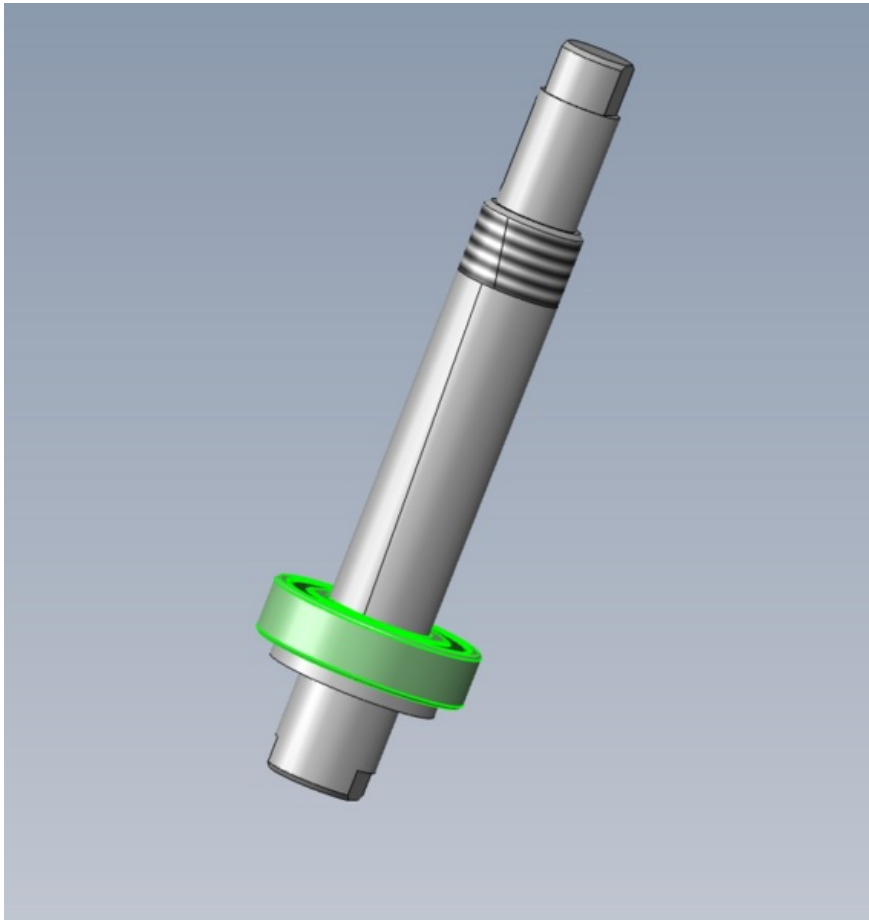

Fichier:R000560 Bench Assemble Spindle Screenshot 2023-09-12 150340.png



R000560_Bench_Assemble_Spindle_Screenshot_2023-09-12_150340

File history

Click on a date/time to view the file as it appeared at that time.

	Date/Time	Thumbnail	Dimensions	User	Comment
current	16:04, 12 September 2023		769 × 810 (67 KB)	Gareth Green (talk contribs)	R000560_Bench_Assemble_Spindle_Screenshot_2023-09-12_150340

You cannot overwrite this file.

File usage

The following page links to this file:

R000560 Bench Assemble Spindle

Metadata

This file contains additional information, probably added from the digital camera or scanner used to create or digitize it. If the file has been modified from its original state, some details may not fully reflect the modified file.

Horizontal resolution	37.79 dpc
Vertical resolution	37.79 dpc