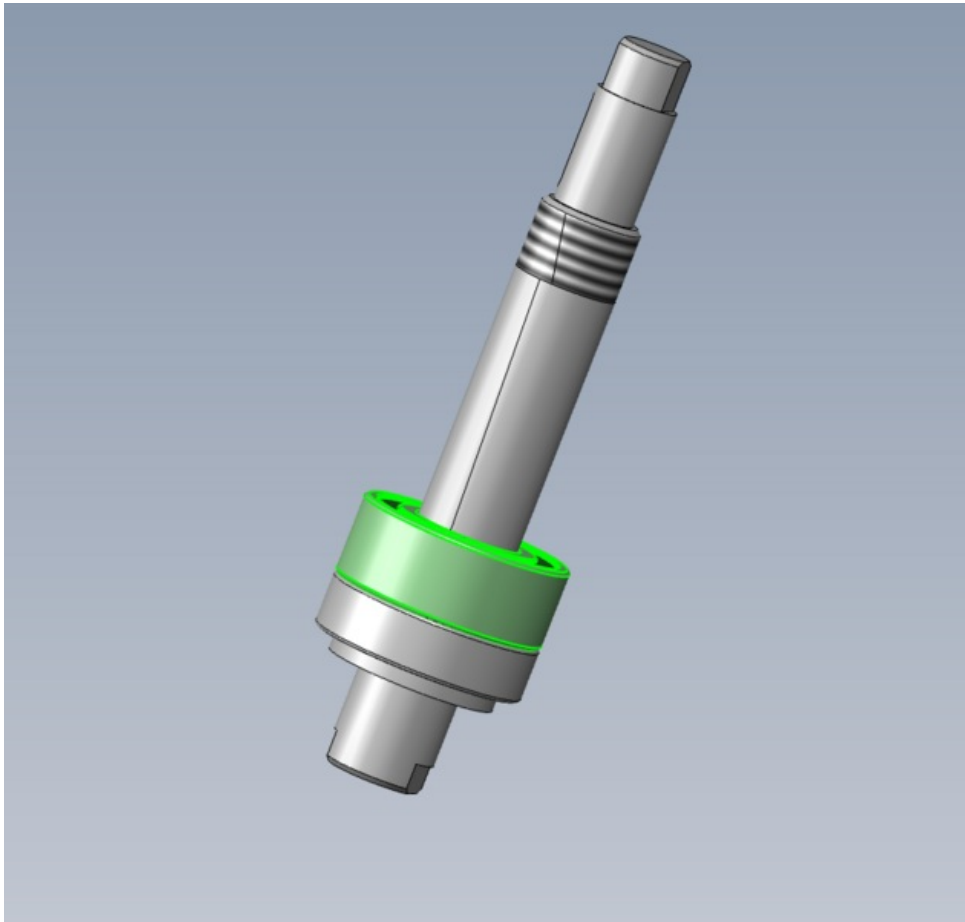

Fichier:R000560 Bench Assemble Spindle Screenshot 2023-09-12 150330.png



R000560_Bench_Assemble_Spindle_Screenshot_2023-09-12_150330

File history

Click on a date/time to view the file as it appeared at that time.

| | Date/Time | Thumbnail | Dimensions | User | Comment |
|---------|--------------------------|---|----------------------|-----------------------------------|---|
| current | 16:04, 12 September 2023 |  | 859 × 815 (75 KB) | Gareth Green (talk contribs) | R000560_Bench_Assemble_Spindle_Screenshot_2023-09-12_150330 |

You cannot overwrite this file.

File usage

The following page links to this file:

R000560 Bench Assemble Spindle

Metadata

This file contains additional information, probably added from the digital camera or scanner used to create or digitize it. If the file has been modified from its original state, some details may not fully reflect the modified file.

| | |
|-----------------------|-----------|
| Horizontal resolution | 37.79 dpc |
| Vertical resolution | 37.79 dpc |