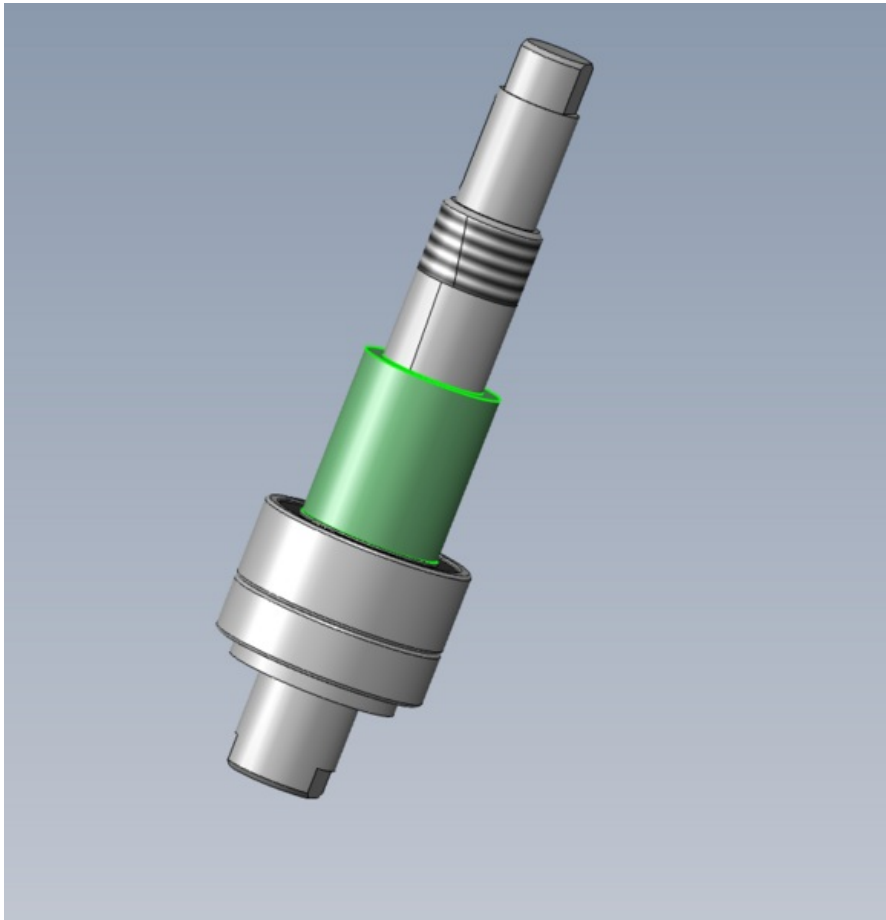

Fichier:R000560 Bench Assemble Spindle Screenshot 2023-09-12 150319.png



R000560_Bench_Assemble_Spindle_Screenshot_2023-09-12_150319

File history

Click on a date/time to view the file as it appeared at that time.

	Date/Time	Thumbnail	Dimensions	User	Comment
current	16:04, 12 September 2023		789 × 811 (84 KB)	Gareth Green (talk contribs)	R000560_Bench_Assemble_Spindle_Screenshot_2023-09-12_150319

You cannot overwrite this file.

File usage

The following page links to this file:

R000560 Bench Assemble Spindle

Metadata

This file contains additional information, probably added from the digital camera or scanner used to create or digitize it. If the file has been modified from its original state, some details may not fully reflect the modified file.

Horizontal resolution	37.79 dpc
Vertical resolution	37.79 dpc