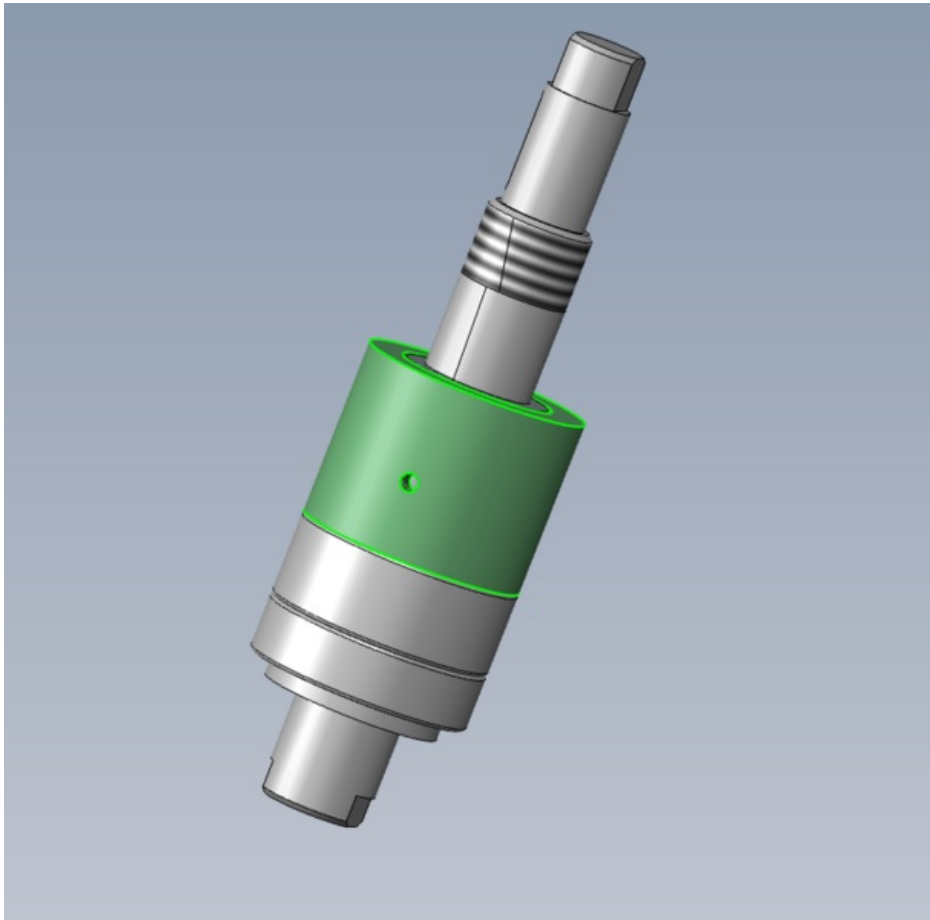

Fichier:R000560 Bench Assemble Spindle Screenshot 2023-09-12 150312.png



R000560_Bench_Assemble_Spindle_Screenshot_2023-09-12_150312

File history

Click on a date/time to view the file as it appeared at that time.

	Date/Time	Thumbnail	Dimensions	User	Comment
current	16:04, 12 September 2023		789 × 775 (88 KB)	Gareth Green (talk contribs)	R000560_Bench_Assemble_Spindle_Screenshot_2023-09-12_150312

You cannot overwrite this file.

File usage

The following page links to this file:

R000560 Bench Assemble Spindle

Metadata

This file contains additional information, probably added from the digital camera or scanner used to create or digitize it. If the file has been modified from its original state, some details may not fully reflect the modified file.

Horizontal resolution	37.79 dpc
Vertical resolution	37.79 dpc