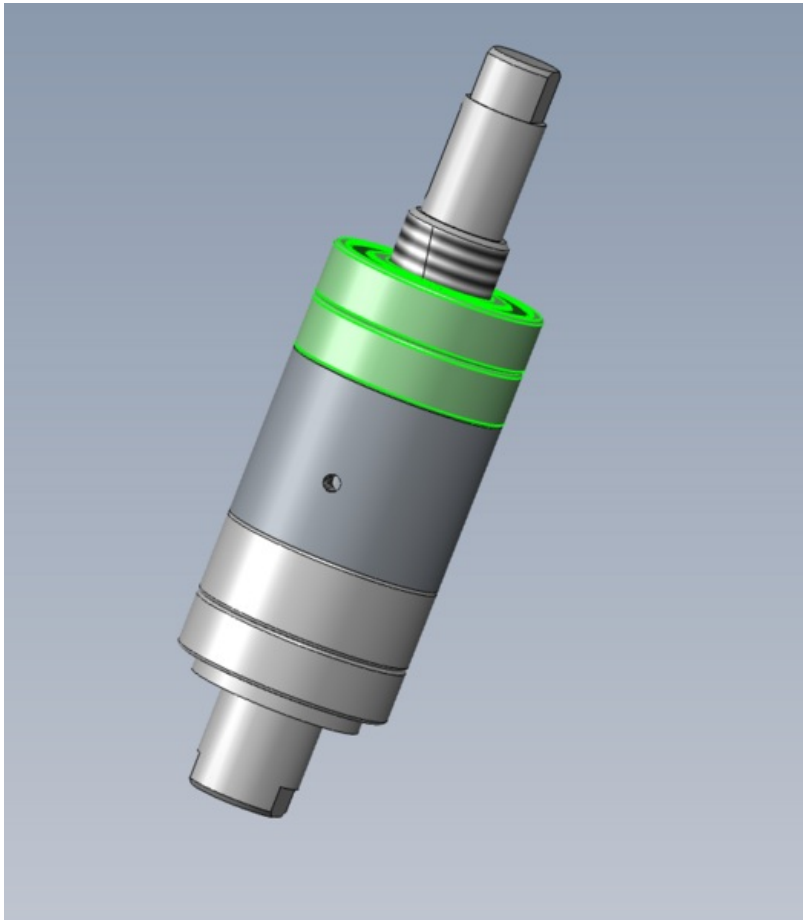

Fichier:R000560 Bench Assemble Spindle Screenshot 2023-09-12 150305.png


R000560_Bench_Assemble_Spindle_Screenshot_2023-09-12_150305

File history

Click on a date/time to view the file as it appeared at that time.

| | Date/Time | Thumbnail | Dimensions | User | Comment |
|---------|--------------------------|---|----------------------|-----------------------------------|---|
| current | 16:04, 12 September 2023 |  | 699 × 799 (98 KB) | Gareth Green (talk contribs) | R000560_Bench_Assemble_Spindle_Screenshot_2023-09-12_150305 |

You cannot overwrite this file.

File usage

The following page links to this file:

R000560 Bench Assemble Spindle

Metadata

This file contains additional information, probably added from the digital camera or scanner used to create or digitize it. If the file has been modified from its original state, some details may not fully reflect the modified file.

| | |
|-----------------------|-----------|
| Horizontal resolution | 37.79 dpc |
| Vertical resolution | 37.79 dpc |