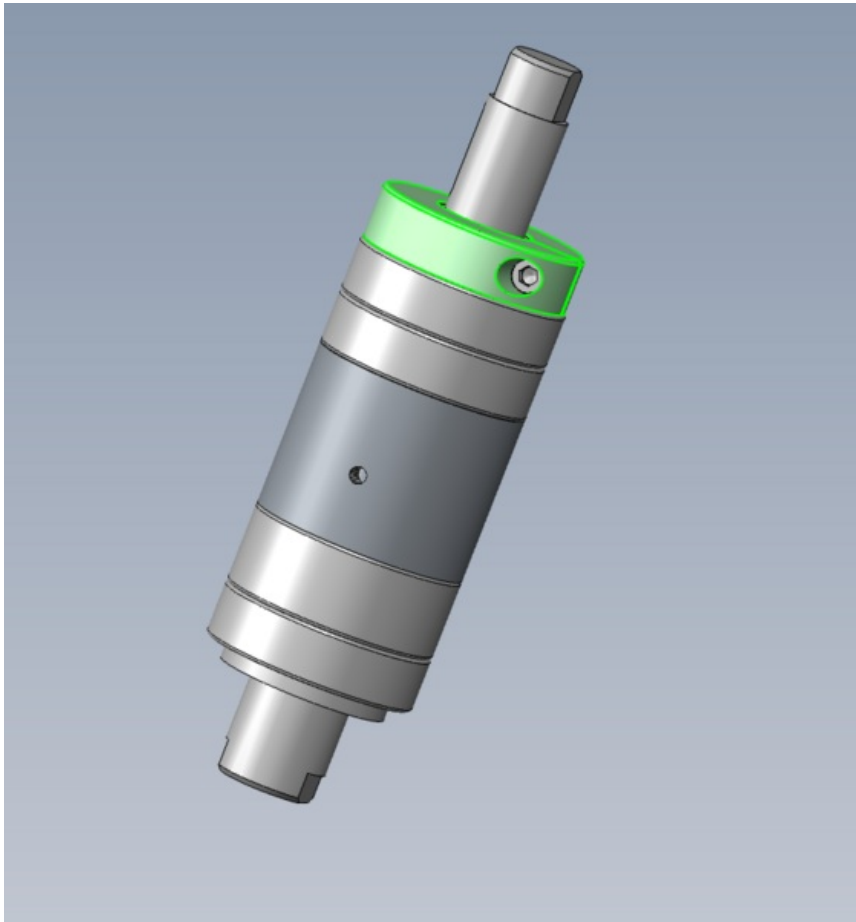

# Fichier:R000560 Bench Assemble Spindle Screenshot 2023-09-12 150254.png



R000560\_Bench\_Assemble\_Spindle\_Screenshot\_2023-09-12\_150254

## File history

Click on a date/time to view the file as it appeared at that time.

	Date/Time	Thumbnail	Dimensions	User	Comment
current	16:04, 12 September 2023		763 × 816 (97 KB)	Gareth Green (talk   contribs)	R000560_Bench_Assemble_Spindle_Screenshot_2023-09-12_150254

## File usage

The following page links to this file:

R000560 Bench Assemble Spindle