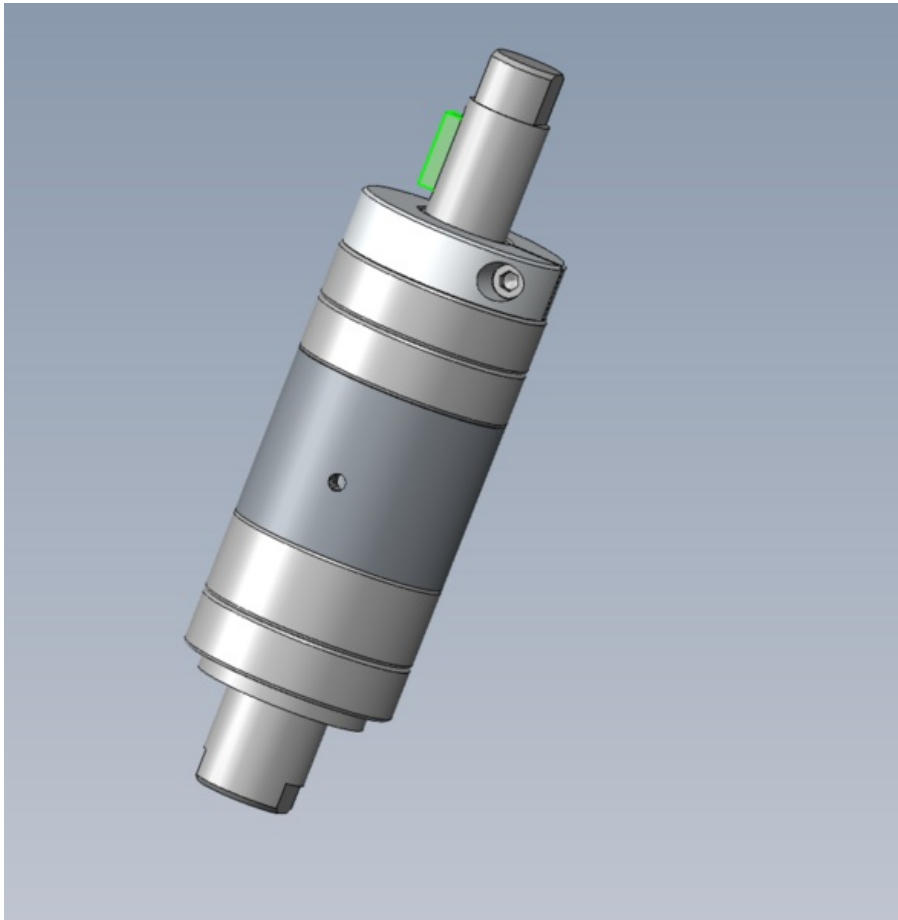

Fichier:R000560 Bench Assemble Spindle Screenshot 2023-09-12 150246.png


R000560_Bench_Assemble_Spindle_Screenshot_2023-09-12_150246

File history

Click on a date/time to view the file as it appeared at that time.

	Date/Time	Thumbnail	Dimensions	User	Comment
current	16:04, 12 September 2023		792 × 806 (96 KB)	Gareth Green (talk contribs)	R000560_Bench_Assemble_Spindle_Screenshot_2023-09-12_150246

Horizontal resolution	37.79 dpc
Vertical resolution	37.79 dpc