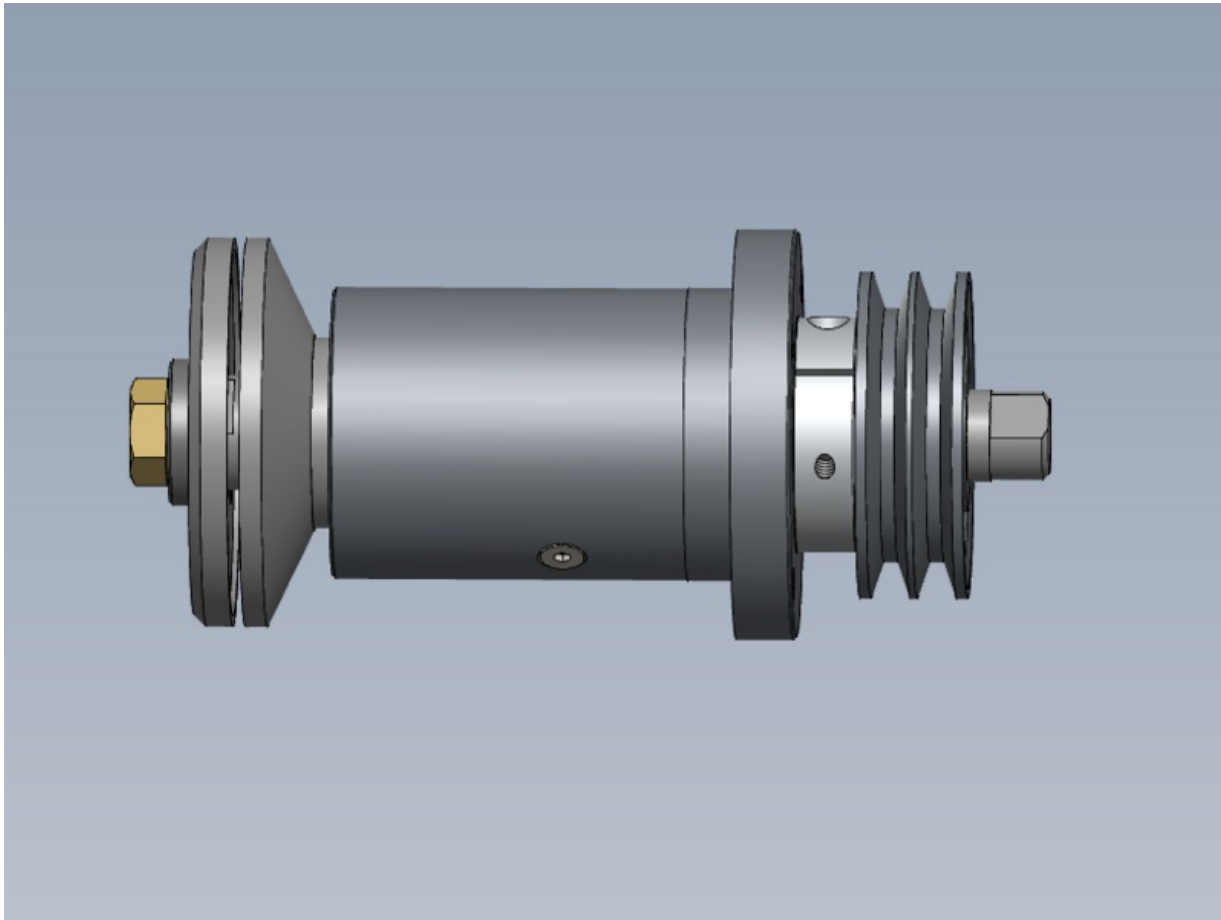

# Fichier:R000560 Bench Assemble Spindle Screenshot 2023-09-12 140540.png



R000560\_Bench\_Assemble\_Spindle\_Screenshot\_2023-09-12\_140540

## File history

Click on a date/time to view the file as it appeared at that time.

	Date/Time	Thumbnail	Dimensions	User	Comment
current	15:05, 12 September 2023		821 × 615 (49 KB)	Gareth Green (talk   contribs)	R000560_Bench_Assemble_Spindle_Screenshot_2023-09-12_140540