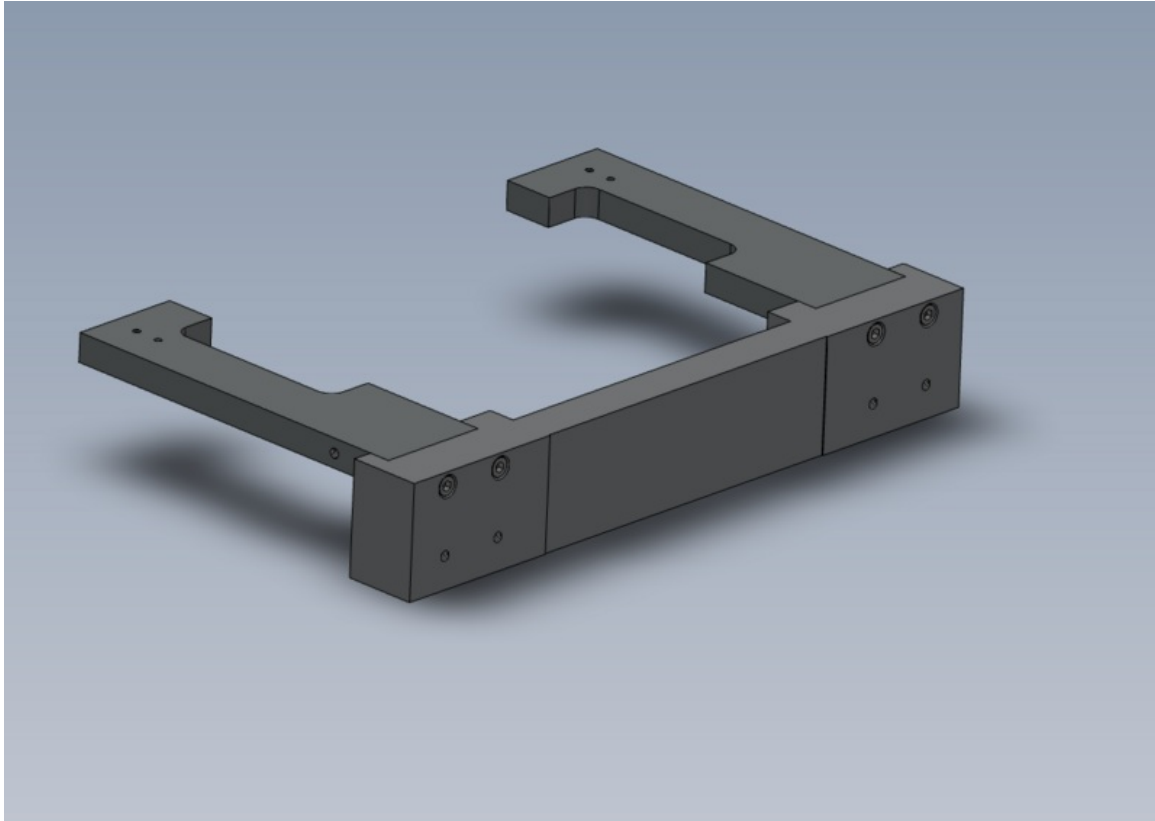

# Fichier:R000559 Bench assemble machined parts Screenshot 2023-09-12 110827.png



R000559\_Bench\_assemble\_machined\_parts\_Screenshot\_2023-09-12\_110827

## File history

Click on a date/time to view the file as it appeared at that time.

	Date/Time	Thumbnail	Dimensions	User	Comment
current	12:10, 12 September 2023		1,097 × 776 (93 KB)	Gareth Green (talk   contribs)	R000559_Bench_assemble_machined_parts_Screenshot_2023-09-12_110827

Horizontal resolution	37.79 dpc
Vertical resolution	37.79 dpc