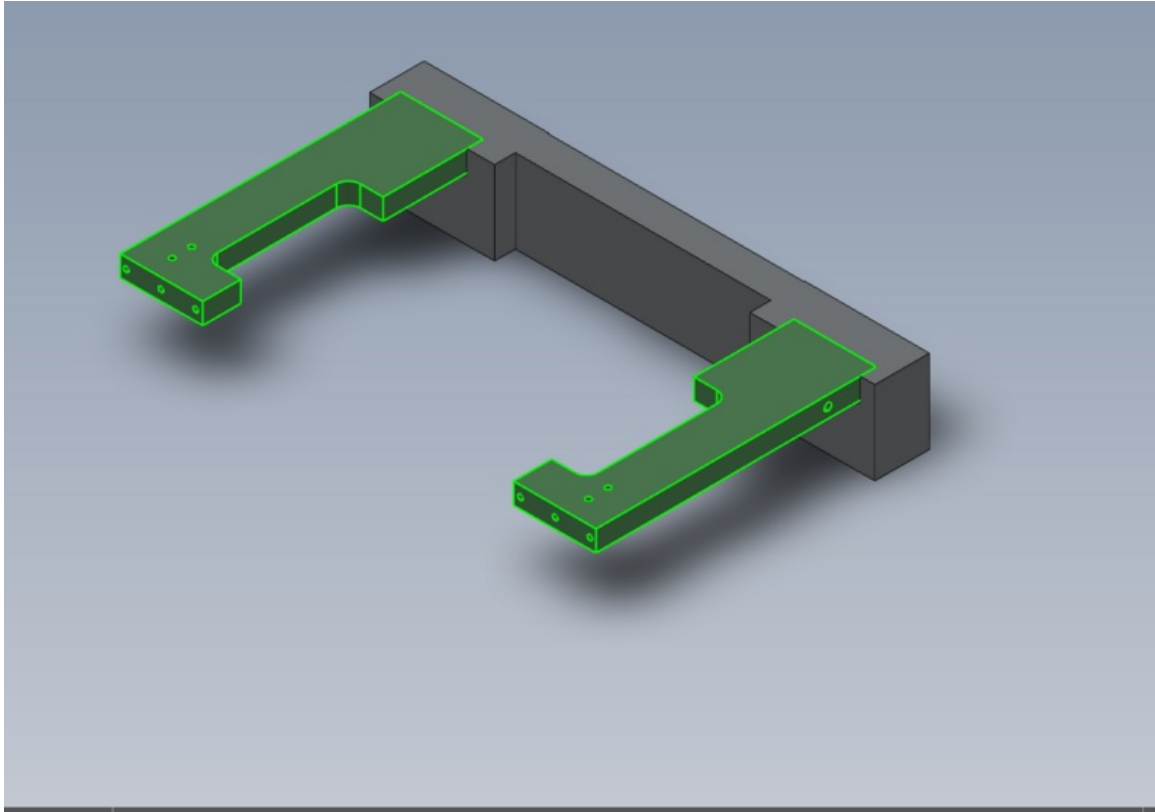

# Fichier:R000559 Bench assemble machined parts Screenshot 2023-09-12 110811.png



R000559\_Bench\_assemble\_machined\_parts\_Screenshot\_2023-09-12\_110811

## File history

Click on a date/time to view the file as it appeared at that time.

	Date/Time	Thumbnail	Dimensions	User	Comment
current	12:10, 12 September 2023		1,200 × 838 (111 KB)	Gareth Green (talk   contribs)	R000559_Bench_assemble_machined_parts_Screenshot_2023-09-12_110811

Horizontal resolution	37.79 dpc
Vertical resolution	37.79 dpc