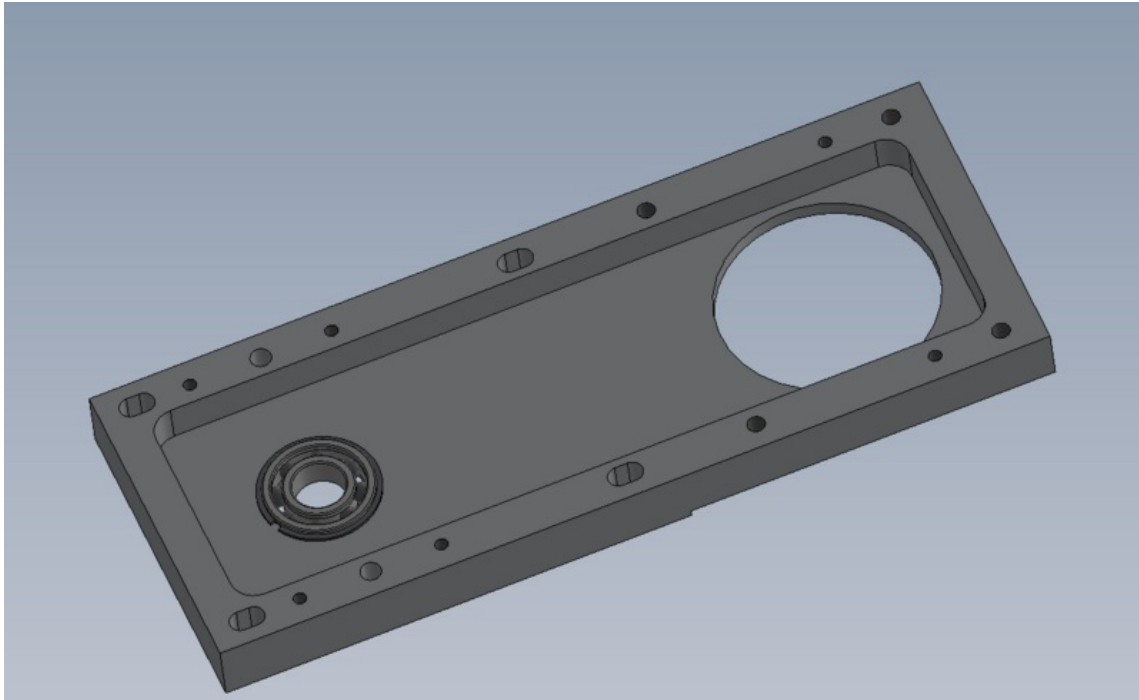

Fichier:R0000971E Bench Assemble R Axis Gearbox Screenshot 2023-09-07 133945.png



R0000971E_Bench_Assemble_R_Axis_Gearbox_Screenshot_2023-09-07_133945

File history

Click on a date/time to view the file as it appeared at that time.

	Date/Time	Thumbnail	Dimensions	User	Comment
current	14:41, 7 September 2023		1,185 × 723 (45 KB)	Gareth Green (talk contribs)	R0000971E_Bench_Assemble_R_Axis_Gearbox_Screenshot_2023-09-07_133945

Horizontal resolution	37.79 dpc
Vertical resolution	37.79 dpc