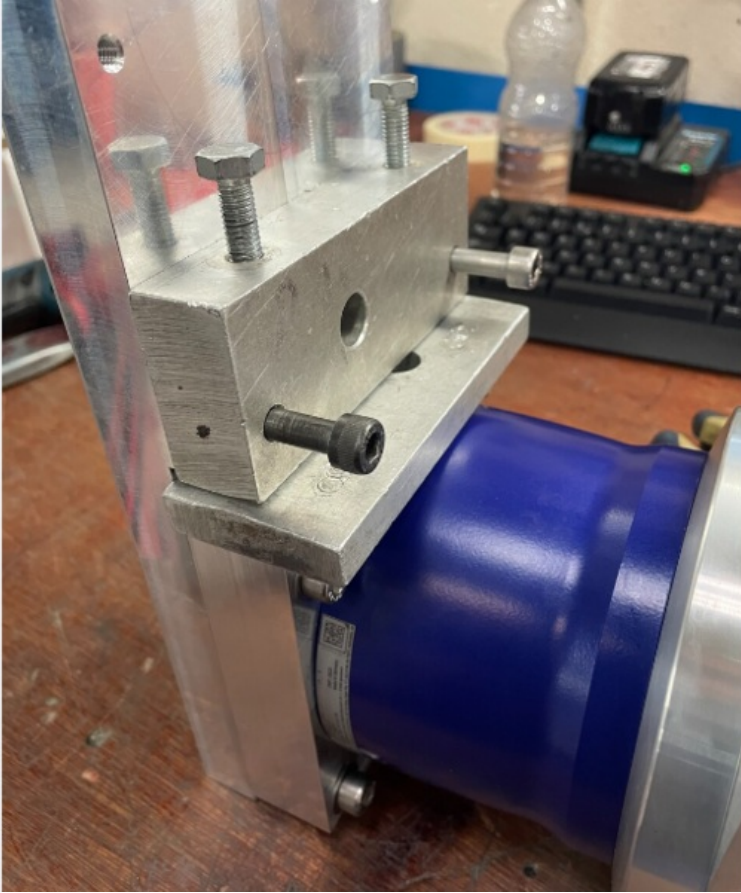

Fichier:R0000971E Bench Assemble R Axis Gearbox Screenshot 2023-07-18 142925.png



R0000971E_Bench_Assemble_R_Axis_Gearbox_Screenshot_2023-07-18_142925

File history

Click on a date/time to view the file as it appeared at that time.

	Date/Time	Thumbnail	Dimensions	User	Comment
current	15:30, 18 July 2023		517 × 613 (550 KB)	Gareth Green (talk contribs)	R0000971E_Bench_Assemble_R_Axis_Gearbox_Screenshot_2023-07-18_142925

Horizontal resolution	37.79 dpc
Vertical resolution	37.79 dpc