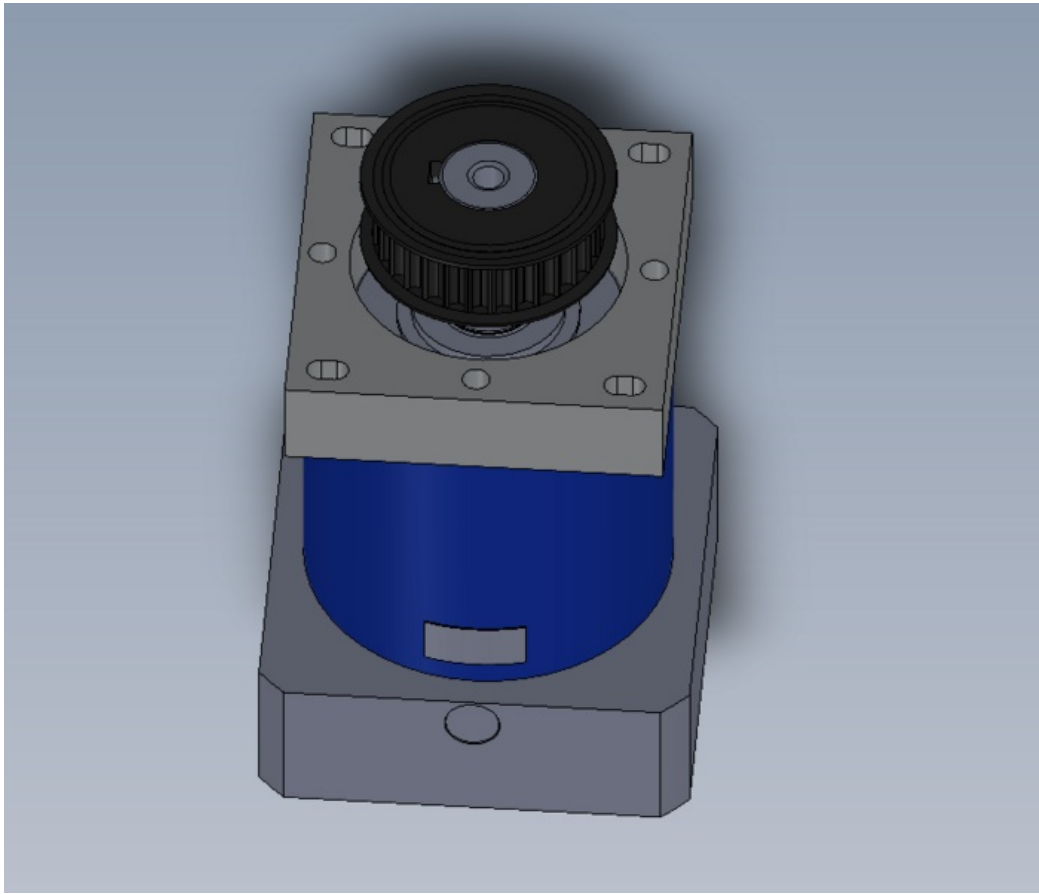

Fichier:R0000971E Bench Assemble R Axis Gearbox Screenshot 2023-07-18 140724.png



R0000971E_Bench_Assemble_R_Axis_Gearbox_Screenshot_2023-07-18_140724

File history

Click on a date/time to view the file as it appeared at that time.

	Date/Time	Thumbnail	Dimensions	User	Comment
current	14:07, 18 July 2023		801 × 683 (66 KB)	Gareth Green (talk contribs)	R0000971E_Bench_Assemble_R_Axis_Gearbox_Screenshot_2023-07-18_140724

Horizontal resolution	37.79 dpc
Vertical resolution	37.79 dpc