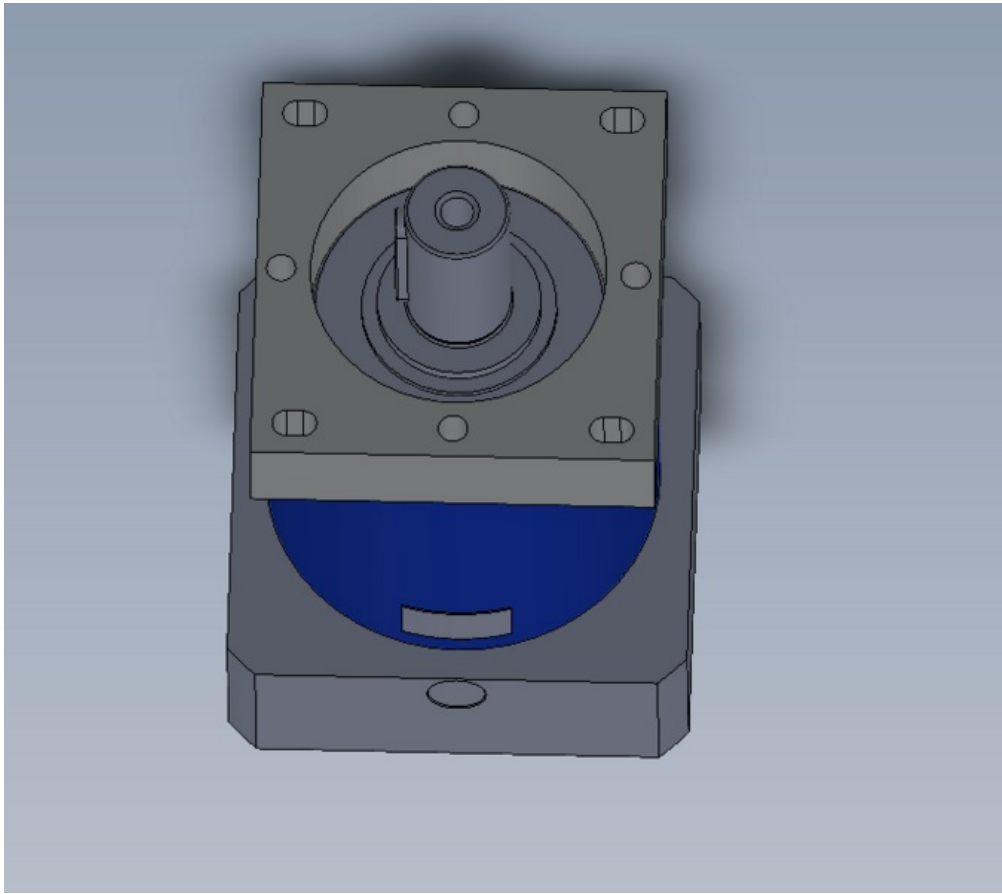

Fichier:R0000971E Bench Assemble R Axis Gearbox Screenshot 2023-07-18 140545.png



R0000971E_Bench_Assemble_R_Axis_Gearbox_Screenshot_2023-07-18_140545

File history

Click on a date/time to view the file as it appeared at that time.

	Date/Time	Thumbnail	Dimensions	User	Comment
current	15:05, 18 July 2023		725 × 641 (56 KB)	Gareth Green (talk contribs)	R0000971E_Bench_Assemble_R_Axis_Gearbox_Screenshot_2023-07-18_140545

Horizontal resolution	37.79 dpc
Vertical resolution	37.79 dpc