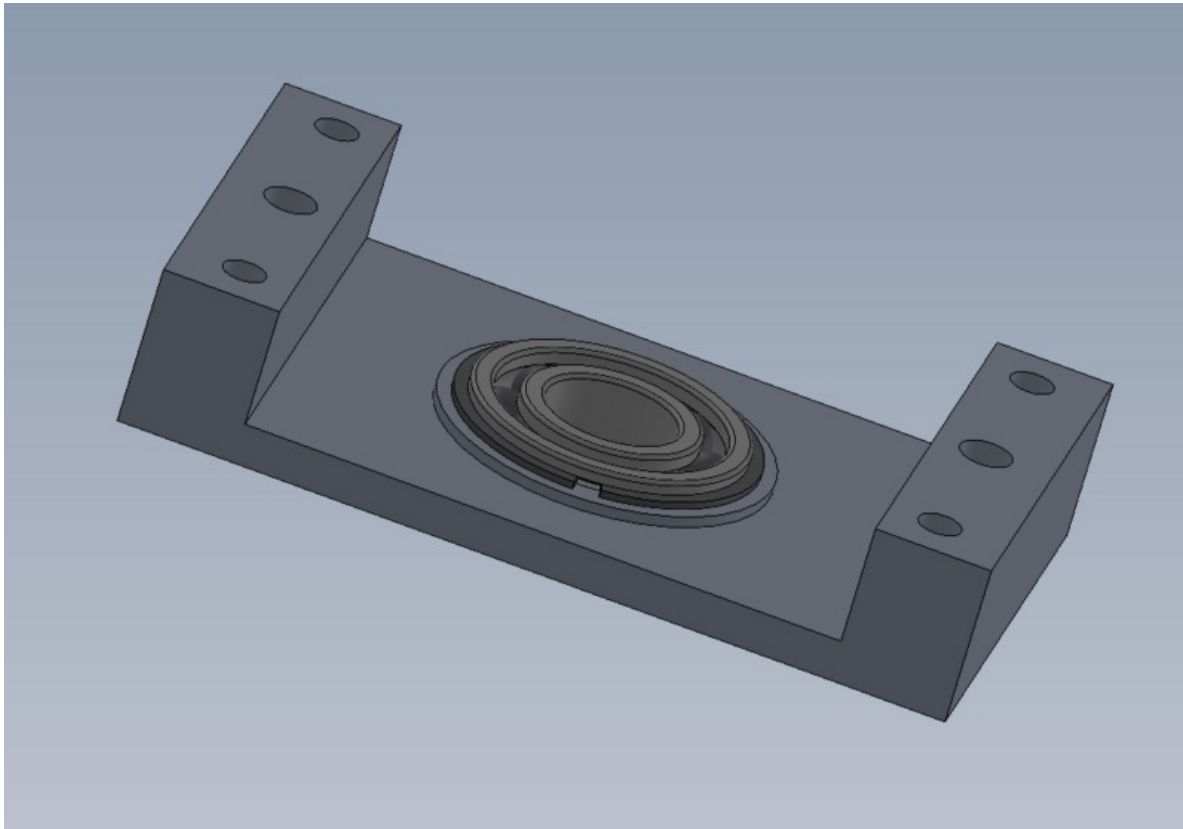

# Fichier:R0000971E Bench Assemble R Axis Gearbox Screenshot 2023-07-18 122859.png



R0000971E\_Bench\_Assemble\_R\_Axis\_Gearbox\_Screenshot\_2023-07-18\_122859

## File history

Click on a date/time to view the file as it appeared at that time.

	Date/Time	Thumbnail	Dimensions	User	Comment
current	12:43, 18 July 2023		1,023 × 711 (39 KB)	Gareth Green (talk   contribs)	R0000971E_Bench_Assemble_R_Axis_Gearbox_Screenshot_2023-07-18_122859