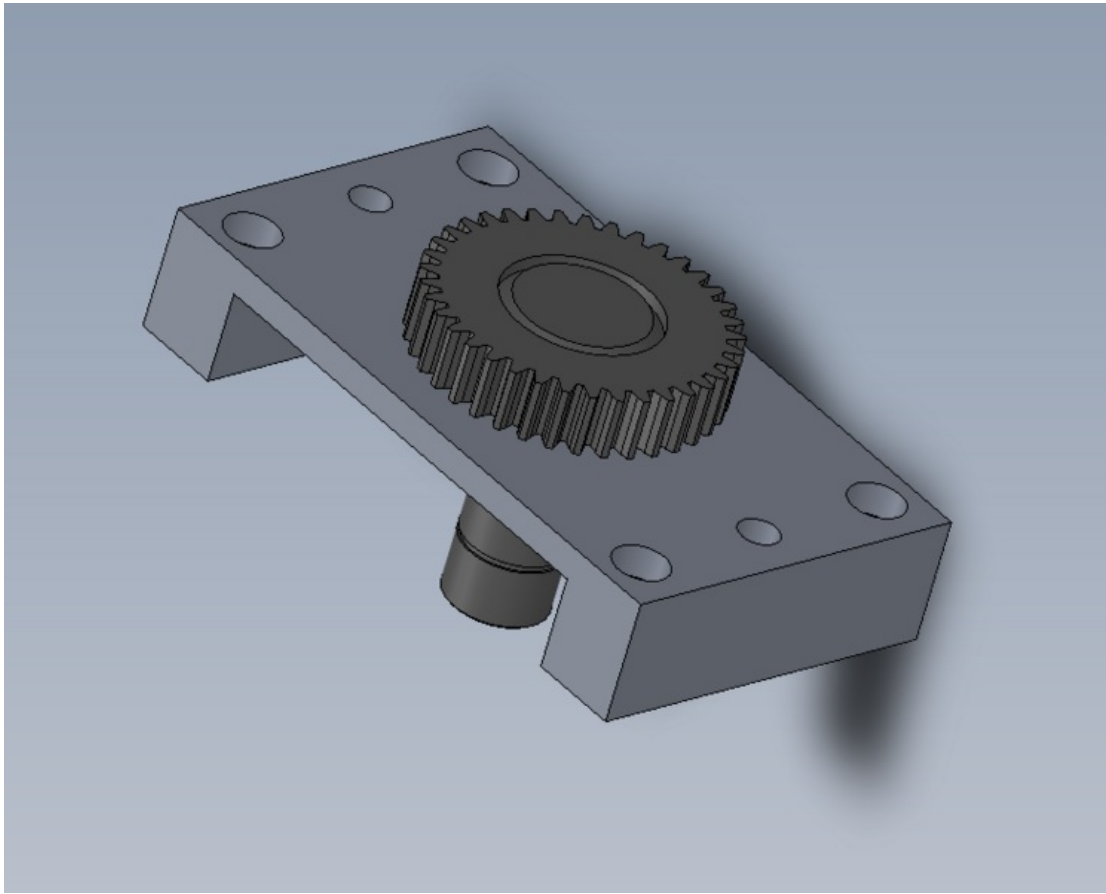

Fichier:R0000971E Bench Assemble R Axis Gearbox Screenshot 2023-07-18 122843.png



R0000971E_Bench_Assemble_R_Axis_Gearbox_Screenshot_2023-07-18_122843

File history

Click on a date/time to view the file as it appeared at that time.

	Date/Time	Thumbnail	Dimensions	User	Comment
current	13:43, 18 July 2023		800 × 641 (68 KB)	Gareth Green (talk contribs)	R0000971E_Bench_Assemble_R_Axis_Gearbox_Screenshot_2023-07-18_122843

You cannot overwrite this file.

File usage

The following page links to this file:

R0000971E Bench Assemble R Axis Gearbox

Metadata

This file contains additional information, probably added from the digital camera or scanner used to create or digitize it. If the file has been modified from its original state, some details may not fully reflect the modified file.

Horizontal resolution	37.79 dpc
Vertical resolution	37.79 dpc