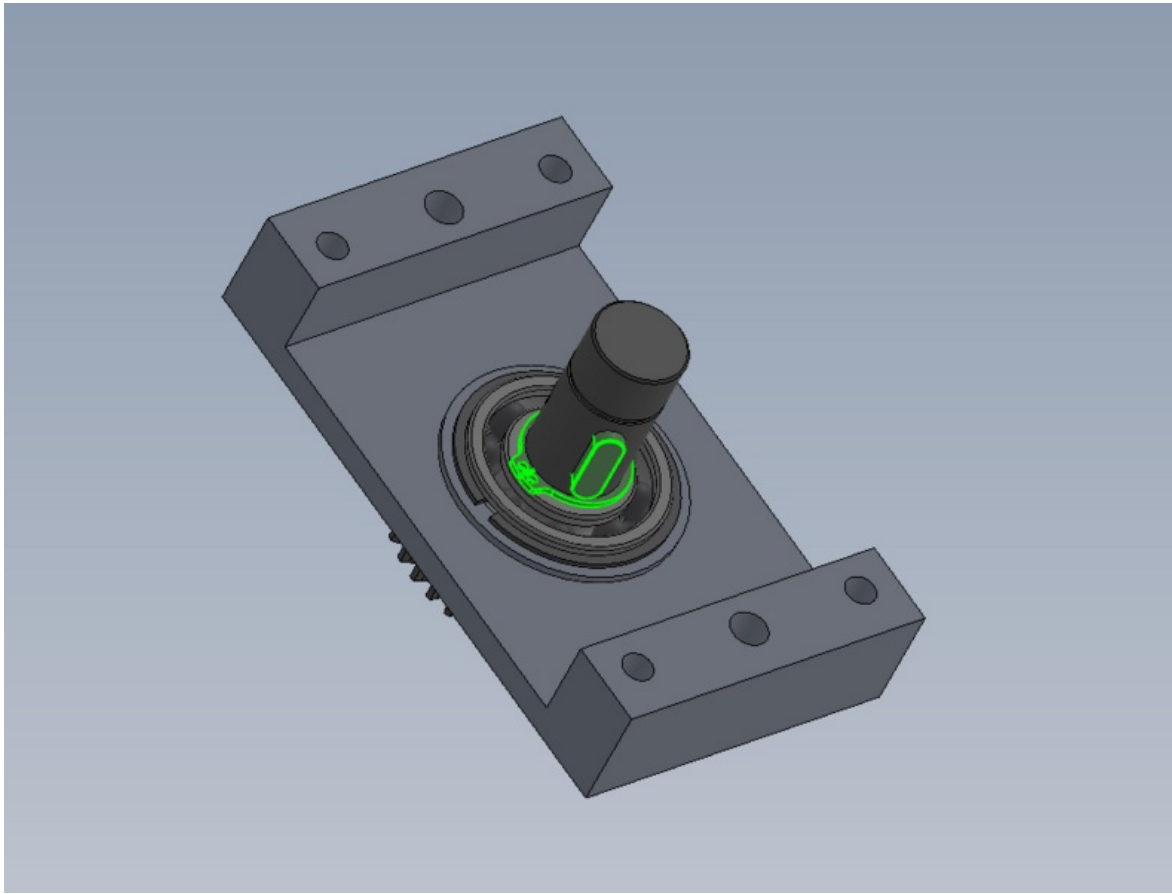

Fichier:R0000971E Bench Assemble R Axis Gearbox Screenshot 2023-07-18 122813.png



R0000971E_Bench_Assemble_R_Axis_Gearbox_Screenshot_2023-07-18_122813

File history

Click on a date/time to view the file as it appeared at that time.

	Date/Time	Thumbnail	Dimensions	User	Comment
current	13:43, 18 July 2023		929 × 703 (39 KB)	Gareth Green (talk contribs)	R0000971E_Bench_Assemble_R_Axis_Gearbox_Screenshot_2023-07-18_122813

Horizontal resolution	37.79 dpc
Vertical resolution	37.79 dpc