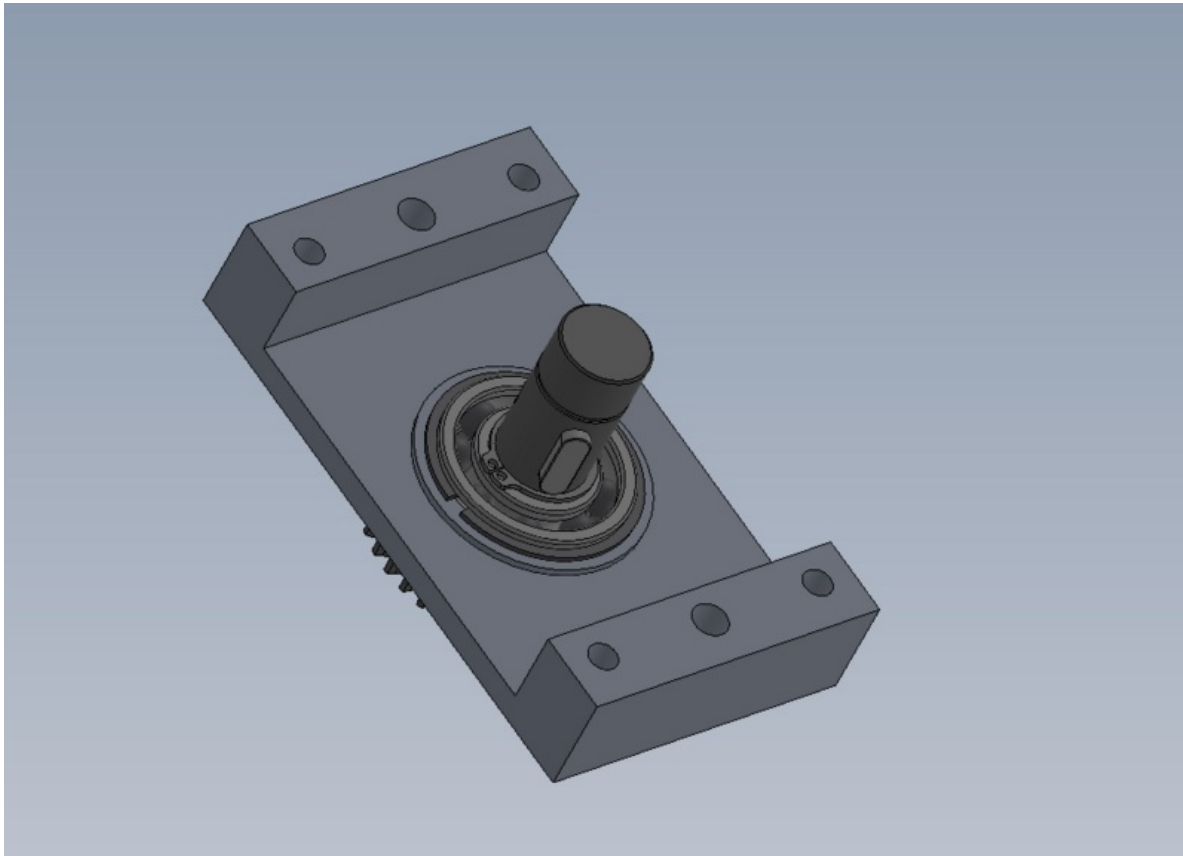

Fichier:R0000971E Bench Assemble R Axis Gearbox Screenshot 2023-07-18 122805.png



R0000971E_Bench_Assemble_R_Axis_Gearbox_Screenshot_2023-07-18_122805

File history

Click on a date/time to view the file as it appeared at that time.

	Date/Time	Thumbnail	Dimensions	User	Comment
current	13:43, 18 July 2023		975 × 701 (37 KB)	Gareth Green (talk contribs)	R0000971E_Bench_Assemble_R_Axis_Gearbox_Screenshot_2023-07-18_122805

Horizontal resolution	37.79 dpc
Vertical resolution	37.79 dpc