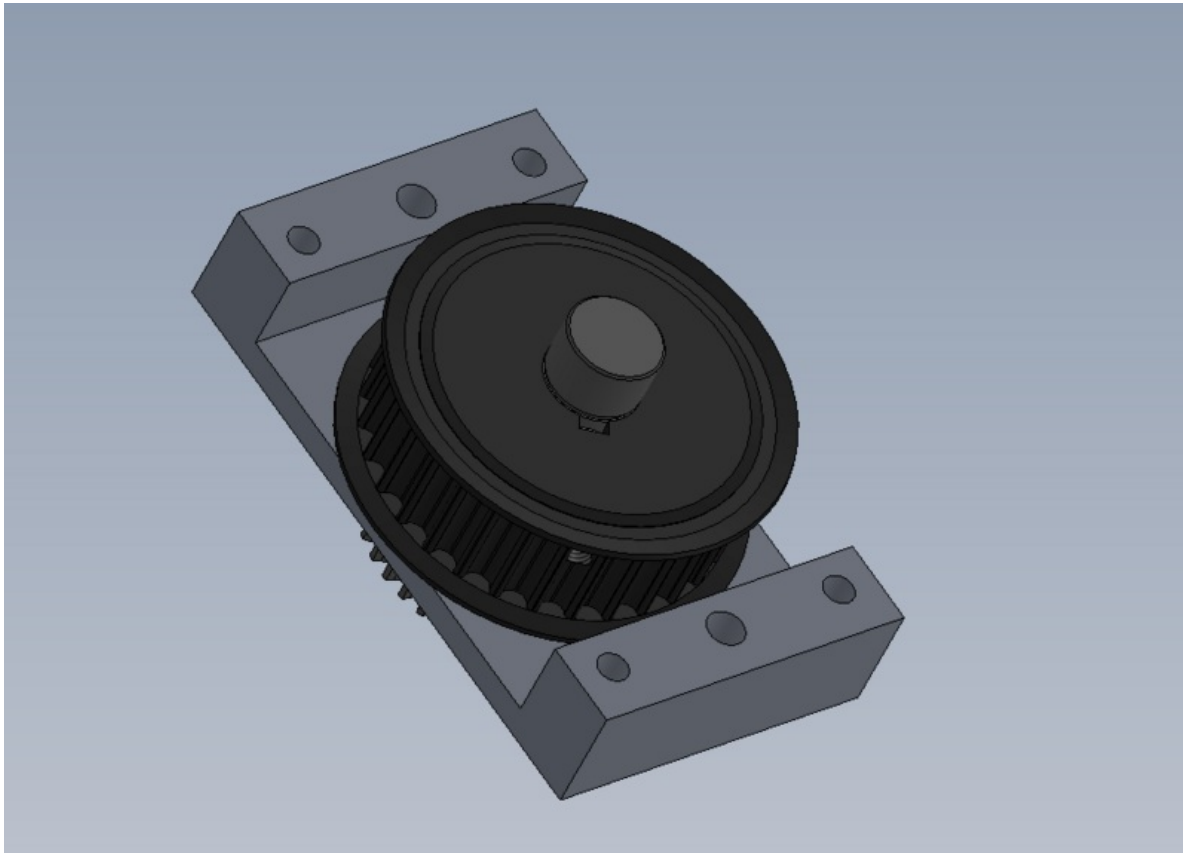

# Fichier:R0000971E Bench Assemble R Axis Gearbox Screenshot 2023-07-18 122757.png



R0000971E\_Bench\_Assemble\_R\_Axis\_Gearbox\_Screenshot\_2023-07-18\_122757

## File history

Click on a date/time to view the file as it appeared at that time.

	Date/Time	Thumbnail	Dimensions	User	Comment
current	12:43, 18 July 2023		926 × 663 (40 KB)	Gareth Green (talk   contribs)	R0000971E_Bench_Assemble_R_Axis_Gearbox_Screenshot_2023-07-18_122757