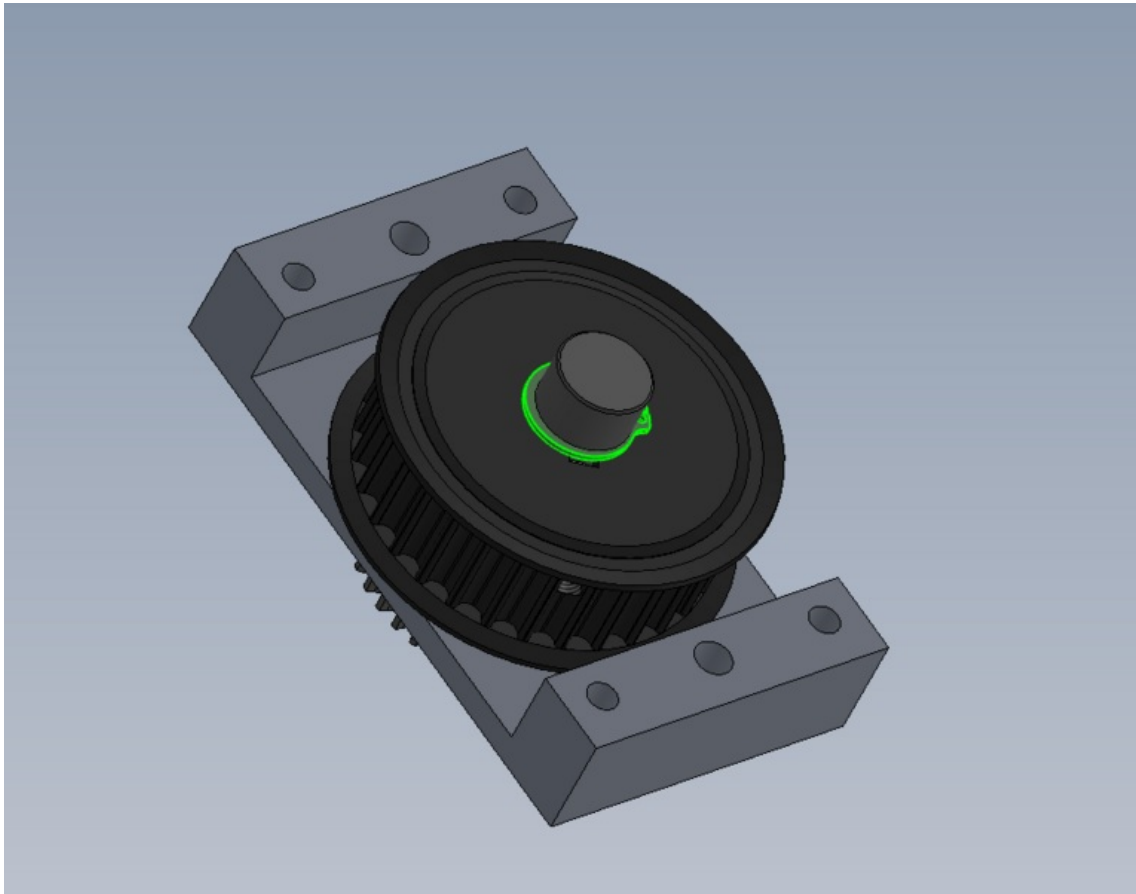

Fichier:R0000971E Bench Assemble R Axis Gearbox Screenshot 2023-07-18 122750.png



R0000971E_Bench_Assemble_R_Axis_Gearbox_Screenshot_2023-07-18_122750

File history

Click on a date/time to view the file as it appeared at that time.

	Date/Time	Thumbnail	Dimensions	User	Comment
current	13:43, 18 July 2023		905 × 707 (41 KB)	Gareth Green (talk contribs)	R0000971E_Bench_Assemble_R_Axis_Gearbox_Screenshot_2023-07-18_122750

Horizontal resolution	37.79 dpc
Vertical resolution	37.79 dpc