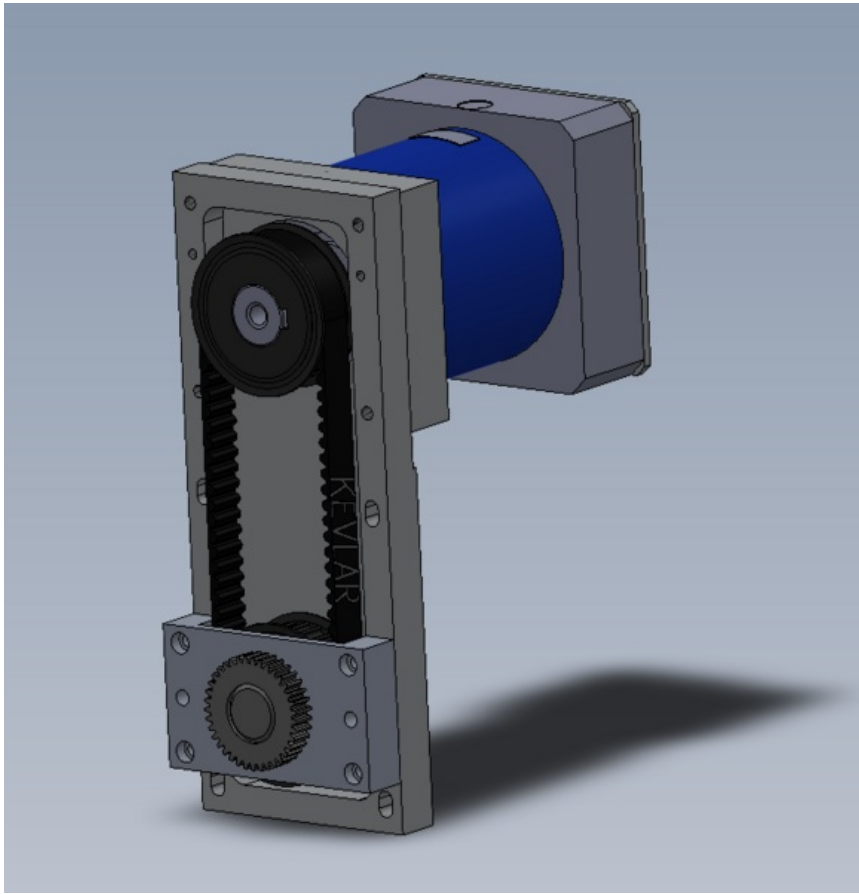

Fichier:R0000971E Bench Assemble R Axis Gearbox Screenshot 2023-07-18 122556.png



R0000971E_Bench_Assemble_R_Axis_Gearbox_Screenshot_2023-07-18_122556

File history

Click on a date/time to view the file as it appeared at that time.

	Date/Time	Thumbnail	Dimensions	User	Comment
current	12:26, 18 July 2023		703 × 725 (70 KB)	Gareth Green (talk contribs)	R0000971E_Bench_Assemble_R_Axis_Gearbox_Screenshot_2023-07-18_122556

You cannot overwrite this file.

File usage

The following page links to this file:

R0000971E Bench Assemble R Axis Gearbox

Metadata

This file contains additional information, probably added from the digital camera or scanner used to create or digitize it. If the file has been modified from its original state, some details may not fully reflect the modified file.

Horizontal resolution	37.79 dpc
Vertical resolution	37.79 dpc