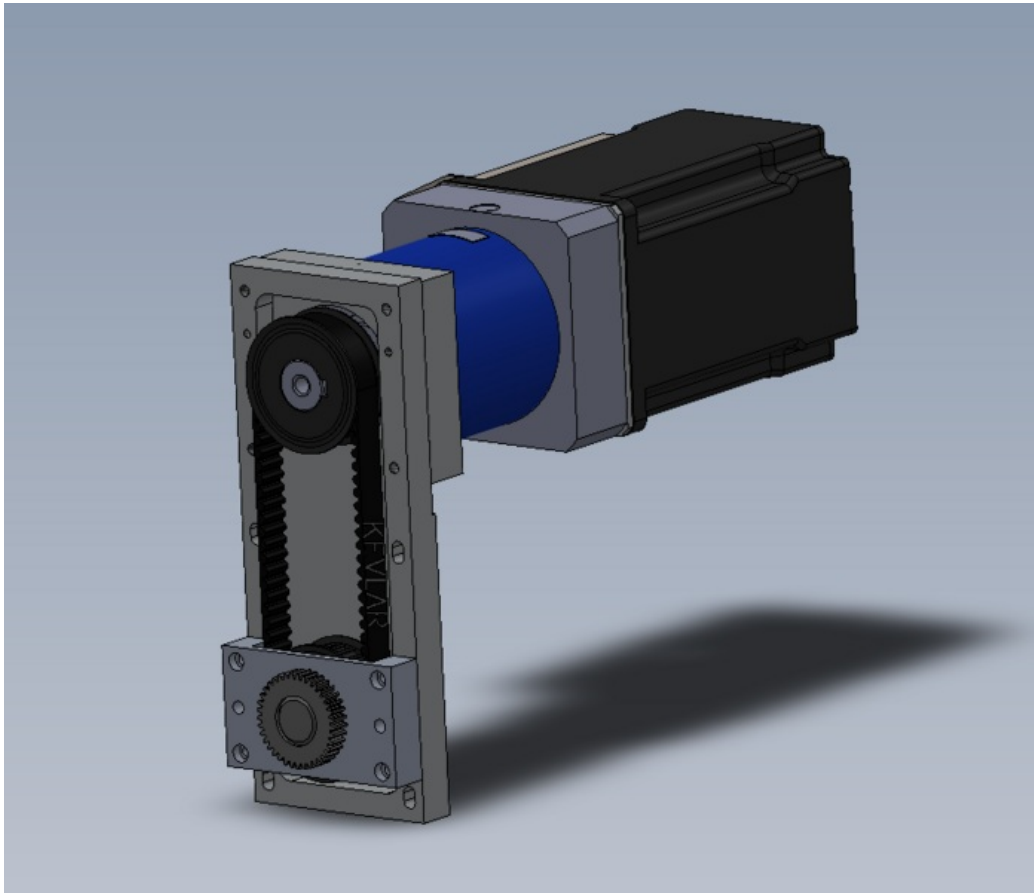

# Fichier:R0000971E Bench Assemble R Axis Gearbox Screenshot 2023-07-18 122459.png



R0000971E\_Bench\_Assemble\_R\_Axis\_Gearbox\_Screenshot\_2023-07-18\_122459

## File history

Click on a date/time to view the file as it appeared at that time.

	Date/Time	Thumbnail	Dimensions	User	Comment
current	13:25, 18 July 2023		834 × 714 (85 KB)	Gareth Green (talk   contribs)	R0000971E_Bench_Assemble_R_Axis_Gearbox_Screenshot_2023-07-18_122459

Horizontal resolution	37.79 dpc
Vertical resolution	37.79 dpc