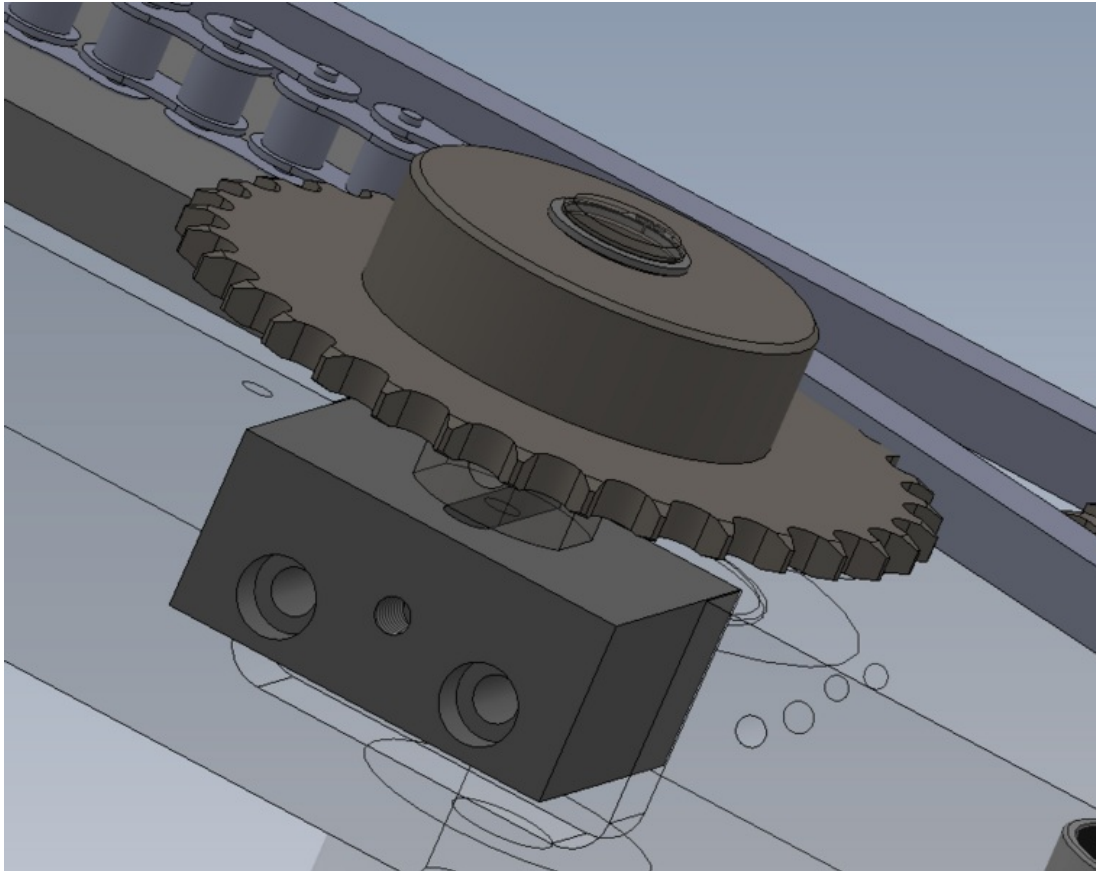

# Fichier:R0000963E Bench Assemble Z axis Components Screenshot 2023-07-18 113830.png



R0000963E\_Bench\_Assemble\_Z\_axis\_Components\_Screenshot\_2023-07-18\_113830

## File history

Click on a date/time to view the file as it appeared at that time.

	Date/Time	Thumbnail	Dimensions	User	Comment
current	12:38, 18 July 2023		888 × 700 (85 KB)	Gareth Green (talk   contribs)	R0000963E_Bench_Assemble_Z_axis_Components_Screenshot_2023-07-18_113830