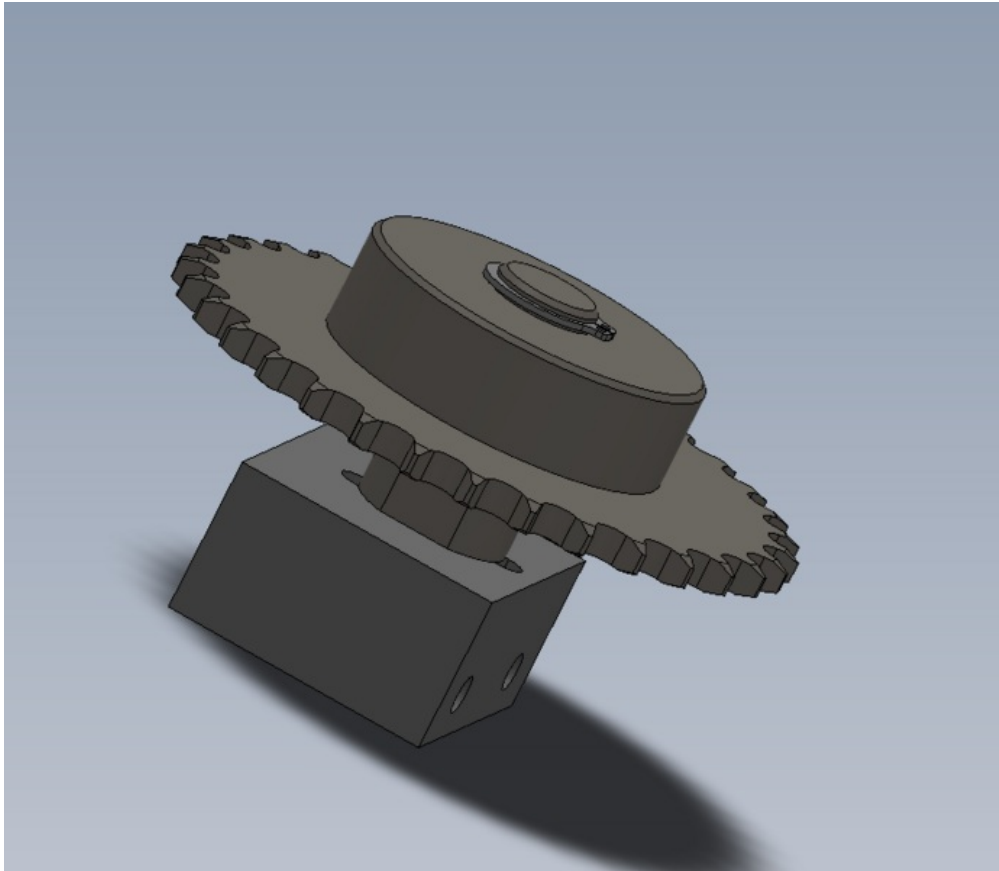

Fichier:R0000963E Bench Assemble Z axis Components Screenshot 2023-07-18 113019.png



R0000963E_Bench_Assemble_Z_axis_Components_Screenshot_2023-07-18_113019

File history

Click on a date/time to view the file as it appeared at that time.

	Date/Time	Thumbnail	Dimensions	User	Comment
current	12:32, 18 July 2023		801 × 692 (56 KB)	Gareth Green (talk contribs)	R0000963E_Bench_Assemble_Z_axis_Components_Screenshot_2023-07-18_113019

You cannot overwrite this file.

File usage

The following page links to this file:

R0000963E Bench Assemble Z axis Components

Metadata

This file contains additional information, probably added from the digital camera or scanner used to create or digitize it. If the file has been modified from its original state, some details may not fully reflect the modified file.

Horizontal resolution	37.79 dpc
Vertical resolution	37.79 dpc