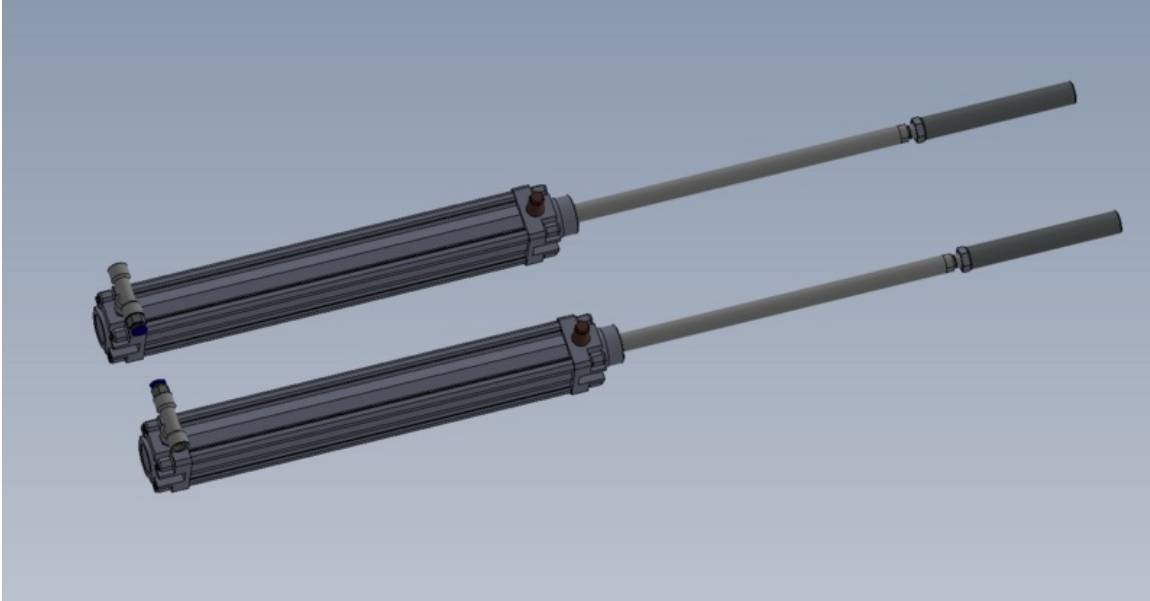

Fichier:R0000963E Bench Assemble Z axis Components Screenshot 2023-07-18 112214 - Copy.png



R0000963E_Bench_Assemble_Z_axis_Components_Screenshot_2023-07-18_112214_-_Copy

File history

Click on a date/time to view the file as it appeared at that time.

	Date/Time	Thumbnail	Dimensions	User	Comment
current	12:22, 18 July 2023		1,415 × 732 (55 KB)	Gareth Green (talk contribs)	R0000963E_Bench_Assemble_Z_axis_Components_Screenshot_2023-07-18_112214_-_Copy

You cannot overwrite this file.

File usage

The following page links to this file:

R0000963E Bench Assemble Z axis Components

Metadata

This file contains additional information, probably added from the digital camera or scanner used to create or digitize it. If the file has been modified from its original state, some details may not fully reflect the modified file.

Horizontal resolution	37.79 dpc
Vertical resolution	37.79 dpc